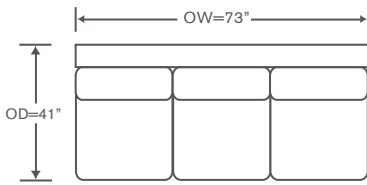

Armless Sofa
S905-AS