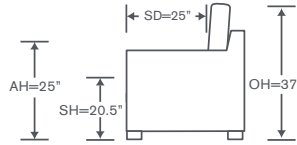

FINISHES & BASES

FEATURES: French Seaming
6" Box Seat Cushions

Also Available: Sofas & Sleepers
Custom Inquiries Invited

Montclair Schematics S905

Left/Right Corner Sofa
S905-LCS/RCS

Left/Right Sofa
S905-LAS/RAS