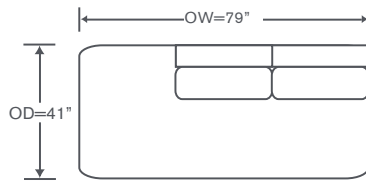

FINISHES & BASES

FEATURES: French Seaming
6" Box Seat Cushions

Also Available: Sofas & Sleepers
Custom Inquiries Invited

Montclair Schematics S905

Left/Right Corner Sofa
S905-LCS/RCS

Left/Right Sofa
S905-LAS/RAS

Left/Right Loveseat
S905-LAL/RAL

Armless Sofa
S905-AS

Armless Loveseat
S905-ALS

Left/Right Chaise
S905-LAH/RAH

Left/Right Corner Chaise
S905-LG/RG (left shown)

Armless Chair
S905-AC

Corner Chair
S905-CC

Large Bumper Ottoman
S905-LB

Small Bumper Ottoman
S905-SB

Height dimensions shown will vary based on leg selection.