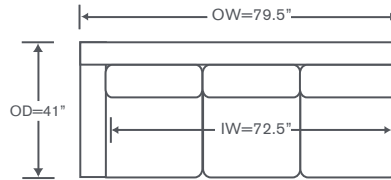

FINISHES & BASES

FEATURES: French Seaming
6" Box Seat Cushions

Also Available: Sofas & Sleepers
Custom Inquiries Invited

Montclair Schematics S905

Left/Right Corner Sofa
S905-LCS/RCS

Left/Right Sofa
S905-LAS/RAS