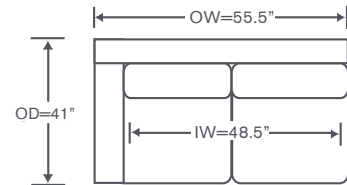

FINISHES & BASES

FEATURES: French Seaming
6" Box Seat Cushions

Also Available: Sofas & Sleepers
Custom Inquiries Invited

Montclair Schematics S905

Left/Right Corner Sofa
S905-LCS/RCS

Left/Right Sofa
S905-LAS/RAS