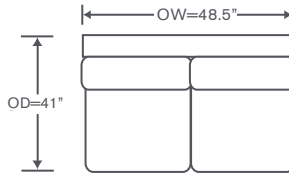

Armless Loveseat
S905-ALS