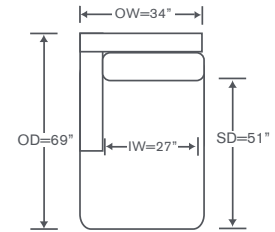

Left/Right Chaise
S905-LAH/RAH