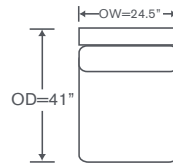

FINISHES & BASES

FEATURES: French Seaming
6" Box Seat Cushions

Also Available: Sofas & Sleepers
Custom Inquiries Invited

Montclair Schematics S905

Left/Right Corner Sofa
S905-LCS/RCS

Left/Right Sofa
S905-LAS/RAS

Left/Right Loveseat
S905-LAL/RAL

Armless Sofa
S905-AS

Armless Loveseat
S905-ALS

Left/Right Chaise
S905-LAH/RAH

Left/Right Corner Chaise
S905-LG/RG (left shown)

Armless Chair
S905-AC

Corner Chair
S905-CC

Large Bumper Ottoman
S905-LB

Small Bumper Ottoman
S905-SB

Height dimensions shown will vary based on leg selection.