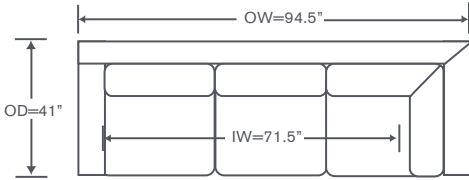

Montclair Sectional

S905-LCS B

One Arm Corner Sofa
Upholstered Base
OVERALL: 94.5W x 41D x 35.5H
SEAT: 25D 19H
ARM: 23.5H
INSIDE: 71.5W

S905-RAL B

One Arm Loveseat
Upholstered Base
OVERALL: 55.5W x 41D x 35.5H
SEAT: 25D 19H
ARM: 23.5H
INSIDE: 48.5W

FINISHES & BASES

FEATURES: French Seaming
6" Box Seat Cushions

Also Available: Sofas & Sleepers
Custom Inquiries Invited

Montclair Schematics S905

Left/Right Corner Sofa
S905-LCS/RCS

Left/Right Sofa
S905-LAS/RAS

Small Bumper Ottoman
S905-SB

Height dimensions shown will vary based on leg selection.