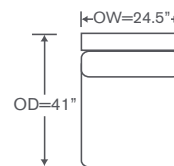

Montclair Schematics S905

Left/Right Corner Sofa
S905-LCS/RCS
QS: V905-LCS/RCS

Yardage - 54" Wide, Plain: 22

Left/Right Sofa
S905-LAS/RAS
QS: V905-LAS/RAS

Yardage - 54" Wide, Plain: 16

Left/Right Loveseat
S905-LAL/RAL
QS: V905-LAL/RAL

Yardage - 54" Wide, Plain: 12

Armless Sofa
S905-AS
QS: V905-AS

Yardage - 54" Wide, Plain: 13.5

Armless Loveseat
S905-ALS
QS: V905-ALS

Yardage - 54" Wide, Plain: 10

Left/Right Chaise
S905-LAH/RAH
QS: V905-LAH/RAH

Yardage - 54" Wide, Plain: 10.5

Left/Right Corner Chaise
S905-LG/RG (Left Shown)
QS: V905-LG/RG

Yardage - 54" Wide, Plain: 12

Armless Chair
S905-AC
QS: V905-AC

Yardage - 54" Wide, Plain: 6

Corner Chair
S905-CC
QS: V905-CC

Yardage - 54" Wide, Plain: 12.5

Large Bumper Ottoman
S905-LB
QS: V905-LB

Yardage - 54" Wide, Plain: 5.5

Small Bumper Ottoman
S905-SB
QS: V905-SB

Yardage - 54" Wide, Plain: 3

Height dimensions shown will vary based on leg selection.