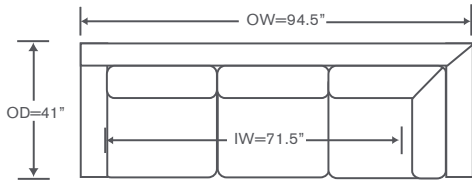

Montclair Sectional

S905-LCS B

One Arm Corner Sofa
Upholstered Base
OVERALL: 94.5W x 41D x 35.5H
SEAT: 25D 19H
ARM: 23.5H
INSIDE: 71.5W

S905-RAL B

One Arm Loveseat
Upholstered Base
OVERALL: 55.5W x 41D x 35.5H
SEAT: 25D 19H
ARM: 23.5H
INSIDE: 48.5W

FINISHES & BASES

-  Maple Finishes
-  Paint Finishes
-  Smart Base Options

YARDAGE: 34 (54" Wide, Plain)

Also Available: Sofas & Sleepers
Custom Inquiries Invited

kravetfurniture
QUICKSHIP option: V905-LCS, V905-RAL
A SMART SOLUTION

Montclair Schematics S905

Left/Right Corner Sofa
S905-LCS/RCS
QS: V905-LCS/RCS

Yardage - 54" Wide, Plain: 22

Left/Right Sofa
S905-LAS/RAS
QS: V905-LAS/RAS

Yardage - 54" Wide, Plain: 16

Left/Right Loveseat
S905-LAL/RAL
QS: V905-LAL/RAL

Yardage - 54" Wide, Plain: 12

Armless Sofa
S905-AS
QS: V905-AS

Yardage - 54" Wide, Plain: 13.5

Armless Loveseat
S905-ALS
QS: V905-ALS

Yardage - 54" Wide, Plain: 10

Left/Right Chaise
S905-LAH/RAH
QS: V905-LAH/RAH