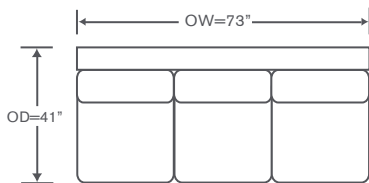

Montclair Schematics S905

Left/Right Corner Sofa
S905-LCS/RCS
QS: V905-LCS/RCS

Yardage - 54" Wide, Plain: 22

Left/Right Sofa
S905-LAS/RAS
QS: V905-LAS/RAS

Yardage - 54" Wide, Plain: 16

Left/Right Loveseat
S905-LAL/RAL
QS: V905-LAL/RAL

Yardage - 54" Wide, Plain: 12

Armless Sofa
S905-AS
QS: V905-AS

Yardage - 54" Wide, Plain: 13.5

Armless Loveseat
S905-ALS
QS: V905-ALS

Yardage - 54" Wide, Plain: 10

Left/Right Chaise
S905-LAH/RAH
QS: V905-LAH/RAH

Yardage - 54" Wide, Plain: 10.5

Left/Right Corner Chaise
S905-LG/RG (Left Shown)
QS: V905-LG/RG

Yardage - 54" Wide, Plain: 12

Armless Chair
S905-AC
QS: V905-AC

Yardage - 54" Wide, Plain: 6

Corner Chair
S905-CC
QS: V905-CC