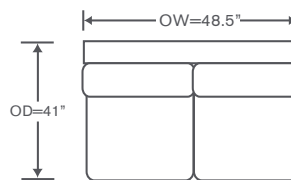

Montclair Schematics S905

Left/Right Corner Sofa
S905-LCS/RCS
QS: V905-LCS/RCS

Yardage - 54" Wide, Plain: 22

Left/Right Sofa
S905-LAS/RAS
QS: V905-LAS/RAS

Yardage - 54" Wide, Plain: 16

Left/Right Loveseat
S905-LAL/RAL
QS: V905-LAL/RAL

Yardage - 54" Wide, Plain: 12

Armless Sofa
S905-AS
QS: V905-AS

Yardage - 54" Wide, Plain: 13.5

Armless Loveseat
S905-ALS
QS: V905-ALS

Yardage - 54" Wide, Plain: 10

Left/Right Chaise
S905-LAH/RAH
QS: V905-LAH/RAH