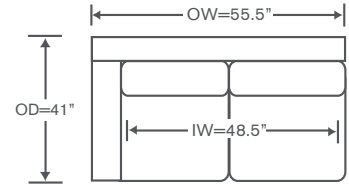

Montclair Schematics S905

Left/Right Corner Sofa
S905-LCS/RCS
QS: V905-LCS/RCS

Yardage - 54" Wide, Plain: 22

Left/Right Sofa
S905-LAS/RAS
QS: V905-LAS/RAS

Yardage - 54" Wide, Plain: 16

Left/Right Loveseat
S905-LAL/RAL
QS: V905-LAL/RAL

Yardage - 54" Wide, Plain: 12

Armless Sofa
S905-AS
QS: V905-AS

Yardage - 54" Wide, Plain: 13.5

Armless Loveseat
S905-ALS
QS: V905-ALS

Yardage - 54" Wide, Plain: 10

Left/Right Chaise
S905-LAH/RAH
QS: V905-LAH/RAH