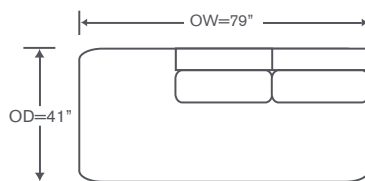

Montclair Schematics S905

Left/Right Corner Sofa
S905-LCS/RCS
QS: V905-LCS/RCS

Yardage - 54" Wide, Plain: 22

Left/Right Sofa
S905-LAS/RAS
QS: V905-LAS/RAS

Yardage - 54" Wide, Plain: 16

Left/Right Loveseat
S905-LAL/RAL
QS: V905-LAL/RAL

Yardage - 54" Wide, Plain: 12

Armless Sofa
S905-AS
QS: V905-AS

Yardage - 54" Wide, Plain: 13.5

Armless Loveseat
S905-ALS
QS: V905-ALS

Yardage - 54" Wide, Plain: 10

Left/Right Chaise
S905-LAH/RAH
QS: V905-LAH/RAH

Yardage - 54" Wide, Plain: 10.5

Left/Right Corner Chaise
S905-LG/RG (Left Shown)
QS: V905-LG/RG

Yardage - 54" Wide, Plain: 12

Armless Chair
S905-AC
QS: V905-AC

Yardage - 54" Wide, Plain: 6

Corner Chair
S905-CC
QS: V905-CC

Yardage - 54" Wide, Plain: 12.5

Large Bumper Ottoman
S905-LB
QS: V905-LB

Yardage - 54" Wide, Plain: 5.5

Small Bumper Ottoman
S905-SB
QS: V905-SB

Yardage - 54" Wide, Plain: 3

Height dimensions shown will vary based on leg selection.