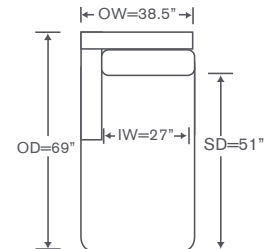

Montclair Schematics S905

Left/Right Corner Sofa
S905-LCS/RCS
QS: V905-LCS/RCS

Yardage - 54" Wide, Plain: 22

Left/Right Sofa
S905-LAS/RAS
QS: V905-LAS/RAS

Yardage - 54" Wide, Plain: 16

Left/Right Loveseat
S905-LAL/RAL
QS: V905-LAL/RAL

Yardage - 54" Wide, Plain: 12

Armless Sofa
S905-AS
QS: V905-AS

Yardage - 54" Wide, Plain: 13.5

Armless Loveseat
S905-ALS
QS: V905-ALS

Yardage - 54" Wide, Plain: 10

Left/Right Chaise
S905-LAH/RAH
QS: V905-LAH/RAH

Yardage - 54" Wide, Plain: 10.5

Left/Right Corner Chaise
S905-LG/RG (Left Shown)
QS: V905-LG/RG

Yardage - 54" Wide, Plain: 12

Armless Chair
S905-AC
QS: V905-AC

Yardage - 54" Wide, Plain: 6

Corner Chair
S905-CC
QS: V905-CC

Yardage - 54" Wide, Plain: 12.5

Large Bumper Ottoman
S905-LB
QS: V905-LB

Yardage - 54" Wide, Plain: 5.5

Small Bumper Ottoman
S905-SB
QS: V905-SB

Yardage - 54" Wide, Plain: 3

Height dimensions shown will vary based on leg selection.