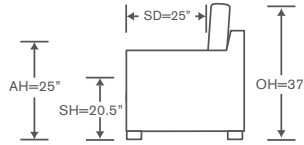

FINISHES & BASES

-  Maple Finishes
-  Paint Finishes
-  Smart Base Options

YARDAGE: 34 (54" Wide, Plain)

Also Available: Sofas & Sleepers
Custom Inquiries Invited

kravetfurniture
QUICKSHIP option: V905-LCS, V905-RAL
A SMART SOLUTION

Montclair Schematics S905

Left/Right Corner Sofa
S905-LCS/RCS
QS: V905-LCS/RCS

Yardage - 54" Wide, Plain: 22

Left/Right Sofa
S905-LAS/RAS
QS: V905-LAS/RAS

Yardage - 54" Wide, Plain: 16

Left/Right Loveseat
S905-LAL/RAL
QS: V905-LAL/RAL