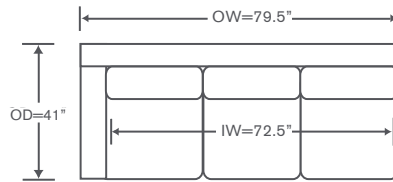

FINISHES & BASES

-  Maple Finishes
-  Paint Finishes
-  Smart Base Options

YARDAGE: 34 (54" Wide, Plain)

Also Available: Sofas & Sleepers
Custom Inquiries Invited

kravetfurniture
QUICKSHIP option: V905-LCS, V905-RAL
A SMART SOLUTION

Montclair Schematics S905

Left/Right Corner Sofa
S905-LCS/RCS
QS: V905-LCS/RCS

Yardage - 54" Wide, Plain: 22

Left/Right Sofa
S905-LAS/RAS
QS: V905-LAS/RAS

Yardage - 54" Wide, Plain: 16

Left/Right Loveseat
S905-LAL/RAL
QS: V905-LAL/RAL