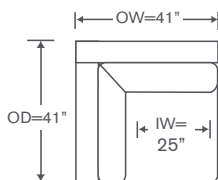

Montclair Schematics S905

Left/Right Corner Sofa
S905-LCS/RCS
QS: V905-LCS/RCS

Yardage - 54" Wide, Plain: 22

Left/Right Sofa
S905-LAS/RAS
QS: V905-LAS/RAS

Yardage - 54" Wide, Plain: 16

Left/Right Loveseat
S905-LAL/RAL
QS: V905-LAL/RAL

Yardage - 54" Wide, Plain: 12

Armless Sofa
S905-AS
QS: V905-AS

Yardage - 54" Wide, Plain: 13.5

Armless Loveseat
S905-ALS
QS: V905-ALS

Yardage - 54" Wide, Plain: 10

Left/Right Chaise
S905-LAH/RAH
QS: V905-LAH/RAH

Yardage - 54" Wide, Plain: 10.5

Left/Right Corner Chaise
S905-LG/RG (Left Shown)
QS: V905-LG/RG

Yardage - 54" Wide, Plain: 12

Armless Chair
S905-AC
QS: V905-AC

Yardage - 54" Wide, Plain: 6

Corner Chair
S905-CC
QS: V905-CC

Yardage - 54" Wide, Plain: 12.5

Large Bumper Ottoman
S905-LB
QS: V905-LB

Yardage - 54" Wide, Plain: 5.5

Small Bumper Ottoman
S905-SB
QS: V905-SB

Yardage - 54" Wide, Plain: 3

Height dimensions shown will vary based on leg selection.