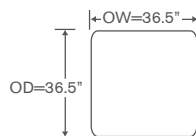

Yardage - 54" Wide, Plain: 10.5

Left/Right Corner Chaise
S905-LG/RG (Left Shown)
QS: V905-LG/RG

Yardage - 54" Wide, Plain: 12

Armless Chair
S905-AC
QS: V905-AC

Yardage - 54" Wide, Plain: 6

Corner Chair
S905-CC
QS: V905-CC

Yardage - 54" Wide, Plain: 12.5

Large Bumper Ottoman
S905-LB
QS: V905-LB

Yardage - 54" Wide, Plain: 5.5

Small Bumper Ottoman
S905-SB
QS: V905-SB

Yardage - 54" Wide, Plain: 3

Height dimensions shown will vary based on leg selection.