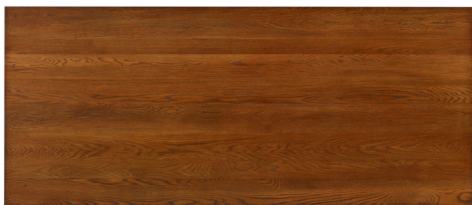

kravet.

Morell Dining Table

FD2010

OVERALL: 96W x 40D x 30H

INSIDE: 63.75W

ARM CHAIR CLEARANCE: 28H

FEATURES: Oak Wood Top
Bronze Iron Finish
Steel Base Hand Forged

OPTIONS: Clear Glass Top (FD201CG)
Etched Glass Top (FD201EG)
Maple Wood Top (FD201M)
Base Only (FD201B)
Metal Finishes

FINISHES & TOP OPTIONS

 FD2 Metal Finishes

 FD2 Tops

Custom Inquiries Invited

Please note: Natural wormholes are a characteristic of this wood species and are not considered defects.

Top Detail