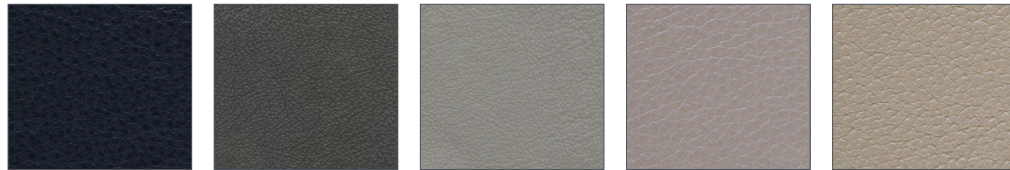

P/COGNAC

P/DESERT

P/SABLE

P/TAN

W/TAUPE

P/SAGE

S/TAFFY

P/NAVY

D/OCEAN

S/SLATE

S/WHISPER GREY

D/SILVER

D/GREY TAUPE

S/MOONBEAM

S/PORCELAIN

Custom finishes with quote and strike off.
Photography is, at best, representative of color.