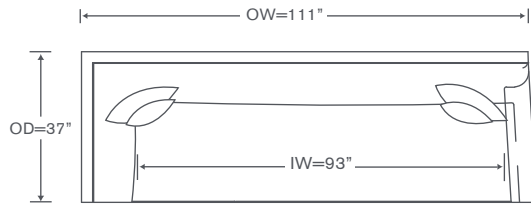

Nomad Sectional

FS560LCS

One Arm Corner Sofa
OVERALL: 111W x 37D x 30H
SEAT: 23D 17.5H
ARM: 24H
INSIDE: 93W

FEATURES: 25" x 15" Pillows (2)
18" x 18" Pillows (2)

FS560RAS

One Arm Sofa
OVERALL: 77W x 37D x 30H
SEAT: 23D 17.5H
ARM: 24H
INSIDE: 72W

FEATURES: 25" x 15" Pillows (2)
18" x 18" Pillows (1)

FINISHES

Also Available: Sofa, Chair & Ottoman
Available By the Inch
Custom Inquiries Invited
Shown in Contrasting Fabric

Nomad Schematics FS560

Left/Right Corner Sofa
FS560LCS/RCS