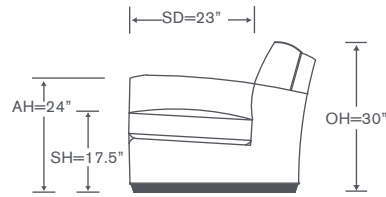

Nomad Sectional

FS560LCS

One Arm Corner Sofa
OVERALL: 111W x 37D x 30H
SEAT: 23D 17.5H
ARM: 24H
INSIDE: 93W

FEATURES: 25" x 15" Pillows (2)
18" x 18" Pillows (2)

FS560RAS

One Arm Sofa
OVERALL: 77W x 37D x 30H
SEAT: 23D 17.5H
ARM: 24H
INSIDE: 72W

FEATURES: 25" x 15" Pillows (2)
18" x 18" Pillows (1)

FINISHES

Also Available: Sofa, Chair & Ottoman
Available By the Inch
Custom Inquiries Invited
Shown in Contrasting Fabric

Nomad Schematics FS560

Left/Right Corner Sofa
FS560LCS/RCS