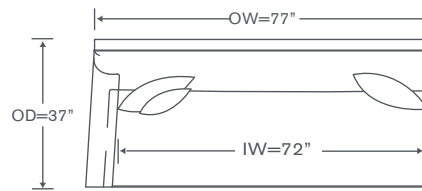

Nomad Sectional

FS560LCS

One Arm Corner Sofa
OVERALL: 111W x 37D x 30H
SEAT: 23D 17.5H
ARM: 24H
INSIDE: 93W

FEATURES: 25" x 15" Pillows (2)
18" x 18" Pillows (2)

FS560RAS

One Arm Sofa
OVERALL: 77W x 37D x 30H
SEAT: 23D 17.5H
ARM: 24H
INSIDE: 72W

FEATURES: 25" x 15" Pillows (2)
18" x 18" Pillows (1)

FINISHES

Also Available: Sofa, Chair & Ottoman
Available By the Inch
Custom Inquiries Invited
Shown in Contrasting Fabric

Nomad Schematics FS560

Left/Right Corner Sofa
FS560LCS/RCS