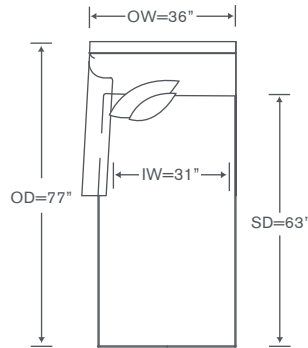

Left/Right Chaise
FS560LAH/RAH