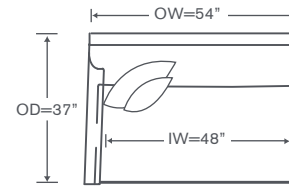

Left/Right Loveseat
FS560LAL/RAL