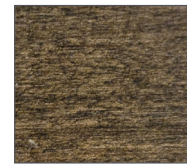

OT2 WOOD FINISHES

BRENTWOOD
FINISH

CINDER
FINISH

NUTMEG
FINISH

OYSTER
FINISH

RAVEN
FINISH

OT2 METAL FINISHES

BLACK
NICKEL

BRONZE
IRON

BURNISHED
IRON

CHAMPAGNE

TUSCAN
GOLD

Photography is, at best, representative of color.