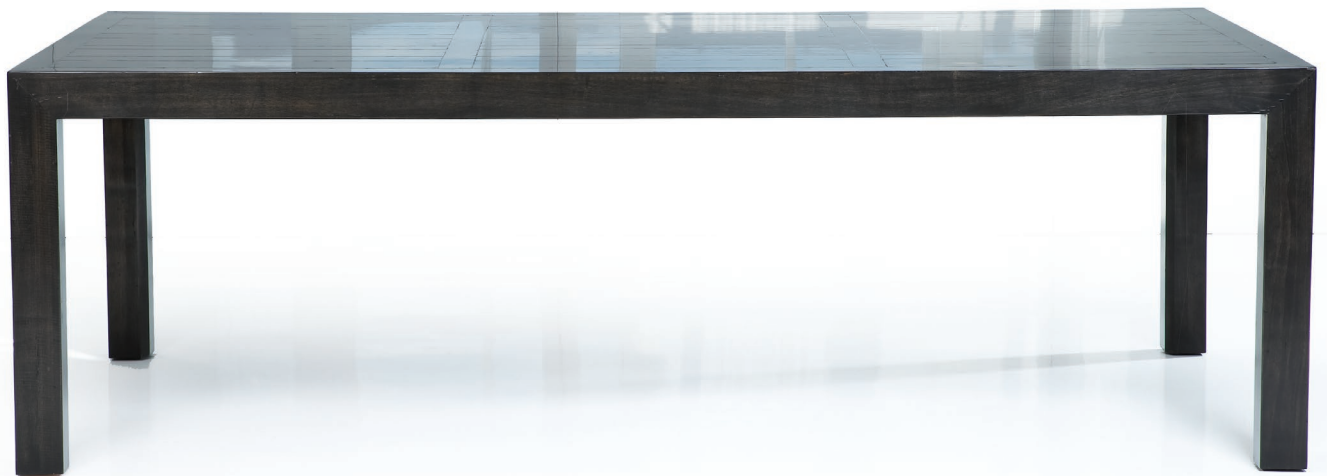

Parsons Maple Dining Tables

WD7/96RE IP (top)
OVERALL: 96W x 48D x 30H

FEATURE: Inlaid Plank Top (IP)
OPTIONS: Tops
18" Center Apron Leaf
(1 or 2 Leaves)

ARM CHAIR CLEARANCE: 26H

Custom Inquiries Invited

WD7/84RE IGS (bottom)
OVERALL: 84W x 44D x 30H

FEATURE: Inset Glass Top (IGS)

FINISHES

Parsons Maple Options • WD7

STYLE	 <p>WD7 Parsons</p>	
SIZES	 <p>RE - Rectangle</p> <p style="text-align: right;"><i>OW x OD x OH x IW</i></p> <p>WD7/72RE 72 x 40 x 30 x 65 WD7/84RE 84 x 44 x 30 x 77 WD7/96RE 96 x 48 x 30 x 89</p>	
STANDARD TOPS	 <p>IP • Inlaid Plank</p>	●
STANDARD TOPS	 <p>IWP • Inlaid Wide Plank</p>	●
PREMIUM TOPS	 <p>PQ • Parquet</p>	●
PREMIUM TOPS	 <p>IGS • Inset Glass Solid</p>	●
OPTIONAL EXTENSION	 <p>18" Center Apron Leaf (1 or 2 Leaves)</p>	●