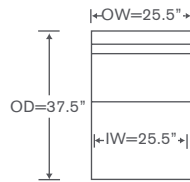

One Arm Loveseat

OVERALL: 57W x 37.5D x 35H

SEAT: 21.5D 20H

ARM: 24H

INSIDE: 53W

FINISHES

 Maple Finishes

 Paint Finishes

YARDAGE: 42 (54" Wide, Plain)

Also Available: Sofas
Custom Inquiries Invited

Pelham Simple Schematics B211S

Left/Right Corner Sofa
B211S LCS/RCS

Yardage - 54" Wide, Plain: 24

Left/Right Sofa
B211S LAS/RAS

Yardage - 54" Wide, Plain: 20

Left/Right Loveseat
B211S LAL/RAL

Yardage - 54" Wide, Plain: 18

Armless Loveseat
B211S ALS

Yardage - 54" Wide, Plain: 16.75

Armless Chair
B211S AC

Yardage - 54" Wide, Plain: 9

Corner
B211S CC

Yardage - 54" Wide, Plain: 11.5