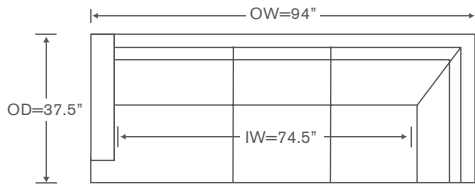

Pelham Simple Base Sectional

B211S LCS

One Arm Corner Sofa

OVERALL: 94W x 37.5D x 35H

SEAT: 21.5D 20H

ARM: 24H

INSIDE: 74.5W

B211S RAL

One Arm Loveseat

OVERALL: 57W x 37.5D x 35H

SEAT: 21.5D 20H

ARM: 24H

INSIDE: 53W

FINISHES

 Maple Finishes

 Paint Finishes

YARDAGE: 42 (54" Wide, Plain)

Also Available: Sofas
Custom Inquiries Invited

Pelham Simple Schematics B211S

Left/Right Corner Sofa
B211S LCS/RCS

Yardage - 54" Wide, Plain: 24

Left/Right Sofa
B211S LAS/RAS

Yardage - 54" Wide, Plain: 20

Left/Right Loveseat
B211S LAL/RAL

Yardage - 54" Wide, Plain: 18

Armless Loveseat
B211S ALS

Yardage - 54" Wide, Plain: 16.75

Armless Chair
B211S AC

Yardage - 54" Wide, Plain: 9

Corner
B211S CC

Yardage - 54" Wide, Plain: 11.5