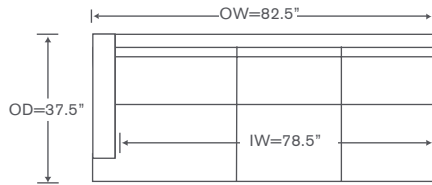

One Arm Loveseat

OVERALL: 57W x 37.5D x 35H

SEAT: 21.5D 20H

ARM: 24H

INSIDE: 53W

FINISHES

 Maple Finishes

 Paint Finishes

YARDAGE: 42 (54" Wide, Plain)

Also Available: Sofas
Custom Inquiries Invited

Pelham Simple Schematics B211S

Left/Right Corner Sofa
B211S LCS/RCS

Yardage - 54" Wide, Plain: 24

Left/Right Sofa
B211S LAS/RAS

Yardage - 54" Wide, Plain: 20

Left/Right Loveseat
B211S LAL/RAL

Yardage - 54" Wide, Plain: 18

Armless Loveseat
B211S ALS

Yardage - 54" Wide, Plain: 16.75

Armless Chair
B211S AC

Yardage - 54" Wide, Plain: 9

Corner
B211S CC

Yardage - 54" Wide, Plain: 11.5