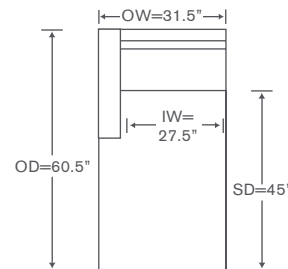

YARDAGE: 42 (54" Wide, Plain)

Also Available: Sofas
Custom Inquiries Invited

Pelham Simple Schematics B211S

Left/Right Corner Sofa
B211S LCS/RCS

Yardage - 54" Wide, Plain: 24

Left/Right Sofa
B211S LAS/RAS

Yardage - 54" Wide, Plain: 20

Left/Right Loveseat
B211S LAL/RAL

Yardage - 54" Wide, Plain: 18

Armless Loveseat
B211S ALS

Yardage - 54" Wide, Plain: 16.75

Armless Chair
B211S AC

Yardage - 54" Wide, Plain: 9

Corner
B211S CC

Yardage - 54" Wide, Plain: 11.5

Left/Right Chair
B211S LC/RC

Yardage - 54" Wide, Plain: 11

Left/Right Chaise
B211S LAH/RAH

Yardage - 54" Wide, Plain: 18