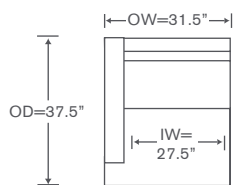

YARDAGE: 42 (54" Wide, Plain)

Also Available: Sofas
Custom Inquiries Invited

Pelham Simple Schematics B211S

Left/Right Corner Sofa
B211S LCS/RCS

Yardage - 54" Wide, Plain: 24

Left/Right Sofa
B211S LAS/RAS

Yardage - 54" Wide, Plain: 20

Left/Right Loveseat
B211S LAL/RAL

Yardage - 54" Wide, Plain: 18

Armless Loveseat
B211S ALS

Yardage - 54" Wide, Plain: 16.75

Armless Chair
B211S AC

Yardage - 54" Wide, Plain: 9

Corner
B211S CC

Yardage - 54" Wide, Plain: 11.5

Left/Right Chair
B211S LC/RC

Yardage - 54" Wide, Plain: 11

Left/Right Chaise
B211S LAH/RAH

Yardage - 54" Wide, Plain: 18