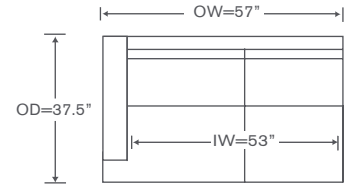

YARDAGE: 42 (54" Wide, Plain)

Also Available: Sofas
Custom Inquiries Invited

Pelham Simple Schematics B211S

Left/Right Corner Sofa
B211S LCS/RCS

Yardage - 54" Wide, Plain: 24

Left/Right Sofa
B211S LAS/RAS

Yardage - 54" Wide, Plain: 20

Left/Right Loveseat
B211S LAL/RAL

Yardage - 54" Wide, Plain: 18

Armless Loveseat
B211S ALS

Yardage - 54" Wide, Plain: 16.75

Armless Chair
B211S AC

Yardage - 54" Wide, Plain: 9

Corner
B211S CC

Yardage - 54" Wide, Plain: 11.5