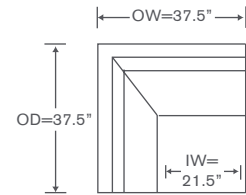

YARDAGE: 42 (54" Wide, Plain)

Also Available: Sofas
Custom Inquiries Invited

Pelham Simple Schematics B211S

Left/Right Corner Sofa
B211S LCS/RCS

Yardage - 54" Wide, Plain: 24

Left/Right Sofa
B211S LAS/RAS

Yardage - 54" Wide, Plain: 20

Left/Right Loveseat
B211S LAL/RAL

Yardage - 54" Wide, Plain: 18

Armless Loveseat
B211S ALS

Yardage - 54" Wide, Plain: 16.75

Armless Chair
B211S AC

Yardage - 54" Wide, Plain: 9

Corner
B211S CC

Yardage - 54" Wide, Plain: 11.5

Left/Right Chair
B211S LC/RC

Yardage - 54" Wide, Plain: 11

Left/Right Chaise
B211S LAH/RAH

Yardage - 54" Wide, Plain: 18