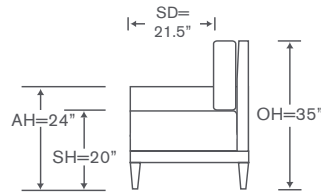

Pelham Simple Base Sectional

B211S LCS

One Arm Corner Sofa

OVERALL: 94W x 37.5D x 35H

SEAT: 21.5D 20H

ARM: 24H

INSIDE: 74.5W

B211S RAL

One Arm Loveseat

OVERALL: 57W x 37.5D x 35H

SEAT: 21.5D 20H

ARM: 24H

INSIDE: 53W

FINISHES

 Maple Finishes

 Paint Finishes

YARDAGE: 42 (54" Wide, Plain)

Also Available: Sofas
Custom Inquiries Invited

Pelham Simple Schematics B211S

Left/Right Corner Sofa
B211S LCS/RCS

Yardage - 54" Wide, Plain: 24

Left/Right Sofa
B211S LAS/RAS

Yardage - 54" Wide, Plain: 20

Left/Right Loveseat
B211S LAL/RAL

Yardage - 54" Wide, Plain: 18

Armless Loveseat
B211S ALS

Yardage - 54" Wide, Plain: 16.75

Armless Chair
B211S AC

Yardage - 54" Wide, Plain: 9

Corner
B211S CC

Yardage - 54" Wide, Plain: 11.5