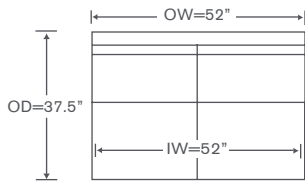

YARDAGE: 42 (54" Wide, Plain)

Also Available: Sofas
Custom Inquiries Invited

Pelham Simple Schematics B211S

Left/Right Corner Sofa
B211S LCS/RCS

Yardage - 54" Wide, Plain: 24

Left/Right Sofa
B211S LAS/RAS

Yardage - 54" Wide, Plain: 20

Left/Right Loveseat
B211S LAL/RAL

Yardage - 54" Wide, Plain: 18

Armless Loveseat
B211S ALS

Yardage - 54" Wide, Plain: 16.75

Armless Chair
B211S AC

Yardage - 54" Wide, Plain: 9

Corner
B211S CC

Yardage - 54" Wide, Plain: 11.5