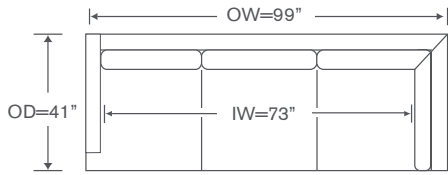

### PL343RCS

One Arm Corner Sofa

OVERALL: 99W x 41D x 39H

SEAT: 22D 19H

ARM: 25H

INSIDE: 73W

### FINISHES

 Edge Maple Finishes

Also Available: Sofa

Kravet and Lee Jofa Fabrics Only

Piermont Schematics PL343

Left/Right Corner Sofa  
PL343LCS/RCS

Left/Right Arm Sofa  
PL343LAS/RAS

Left/Right Loveseat  
PL343LAL/RAL