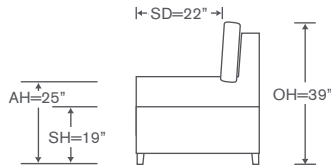

### FINISHES

 Edge Maple Finishes

Also Available: Sofa

Kravet and Lee Jofa Fabrics Only

Piermont Schematics PL343

Left/Right Corner Sofa  
PL343LCS/RCS

Left/Right Arm Sofa  
PL343LAS/RAS

Left/Right Loveseat  
PL343LAL/RAL