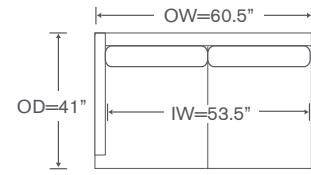

### FINISHES

 Edge Maple Finishes

Also Available: Sofa

Kravet and Lee Jofa Fabrics Only

Piermont Schematics PL343

Left/Right Corner Sofa  
PL343LCS/RCS

Left/Right Arm Sofa  
PL343LAS/RAS

Left/Right Loveseat  
PL343LAL/RAL