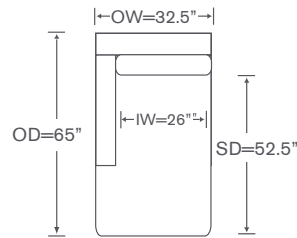

### PL343RCS

One Arm Corner Sofa

OVERALL: 99W x 41D x 39H

SEAT: 22D 19H

ARM: 25H

INSIDE: 73W

### FINISHES

 Edge Maple Finishes

Also Available: Sofa

Kravet and Lee Jofa Fabrics Only

Piermont Schematics PL343

Left/Right Corner Sofa  
PL343LCS/RCS

Left/Right Arm Sofa  
PL343LAS/RAS

Left/Right Loveseat  
PL343LAL/RAL

Corner Chair  
PL343CC

Left/Right Chaise  
PL343LAH/RAH