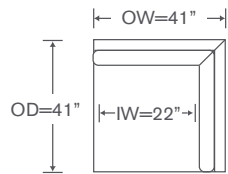

### PL343RCS

One Arm Corner Sofa

OVERALL: 99W x 41D x 39H

SEAT: 22D 19H

ARM: 25H

INSIDE: 73W

### FINISHES

 Edge Maple Finishes

Also Available: Sofa

Kravet and Lee Jofa Fabrics Only

Piermont Schematics PL343

Left/Right Corner Sofa  
PL343LCS/RCS

Left/Right Arm Sofa  
PL343LAS/RAS

Left/Right Loveseat  
PL343LAL/RAL