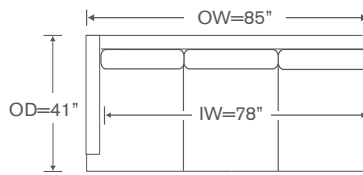

### FINISHES

 Edge Maple Finishes

Also Available: Sofa

Kravet and Lee Jofa Fabrics Only

Piermont Schematics PL343

Left/Right Corner Sofa  
PL343LCS/RCS

Left/Right Arm Sofa  
PL343LAS/RAS

Left/Right Loveseat  
PL343LAL/RAL