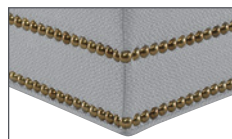

YARDAGE: 7.5 (54" Wide, Plain)
 OPTIONS: Top, Trim & Base Options

Available By the Inch
 Custom Inquiries Invited

Radcliffe Options

Ottoman Top Treatments

BT • Biscuit Tuft

BP • Button Pull

MT • Mitered

PF • Picture Frame

PL • Plain
Seams on 48" or Larger
Suggest Railroad

TF • Tufted

TT • Inset Fixed Tray

Ottoman Trim Treatments

Note #9 Nails Only

BD • Beaded Molding

BS • Button Pull

CM • Channel Molding

DB • Double Row Nails
2.75"

DW • Double Wide Nails
4"

NO • No Trim

RB • Ribbon Nails

SR • Single Row Nails

Ottoman Base Treatments

AC • Acrylic Leg
*Additional

BB • Bracket Base