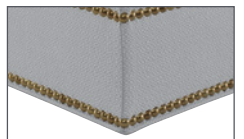

YARDAGE: 7.5 (54" Wide, Plain)
 OPTIONS: Top, Trim & Base Options

Available By the Inch
 Custom Inquiries Invited

Radcliffe Options

Ottoman Top Treatments

BT • Biscuit Tuft

BP • Button Pull

MT • Mitered

PF • Picture Frame

PL • Plain
Seams on 48" or Larger
Suggest Railroad

TF • Tufted

TT • Inset Fixed Tray

Ottoman Trim Treatments

Note #9 Nails Only

BD • Beaded Molding

BS • Button Pull

CM • Channel Molding

DB • Double Row Nails
2.75"

DW • Double Wide Nails
4"

NO • No Trim

RB • Ribbon Nails

SR • Single Row Nails

Ottoman Base Treatments

AC • Acrylic Leg
*Additional

BB • Bracket Base