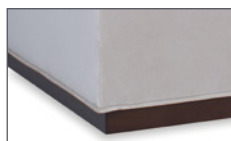

FL • Floor with
Recessed Casters *Additional
FLF • Floor with Feet

MB • Metal Brushed
Brass Leg

MN • Metal Nickel Leg

MK • Metal Black Leg

PB • Plinth Base
1.75"

TP • Taper Leg

TR • Turned Leg