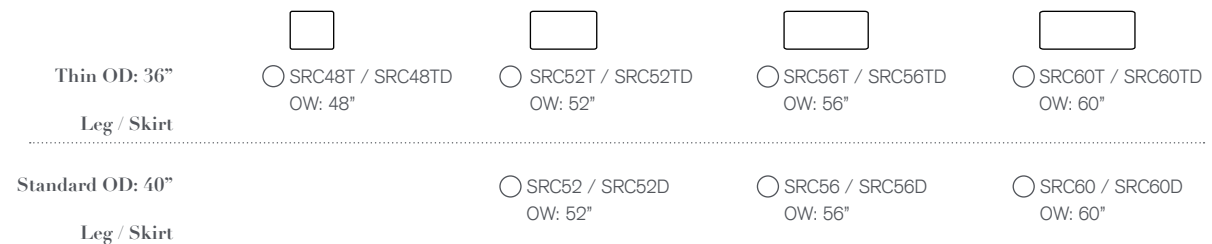

Radcliffe Rectangle Ottomans

SRC52T PF RB FL

Rectangle Thin Ottoman 52"
 Picture Frame Top - Ribbon Nails -
 Floor with Recessed Casters
 OVERALL: 52W x 36D x 18.5H

FINISHES

-  Maple Finishes
-  Paint Finishes

YARDAGE: 7.5 (54" Wide, Plain)
 OPTIONS: Top, Trim & Base Options

Available By the Inch
 Custom Inquiries Invited

Radcliffe Options

Ottoman Top Treatments

BT • Biscuit Tuft

BP • Button Pull

MT • Mitered

PF • Picture Frame