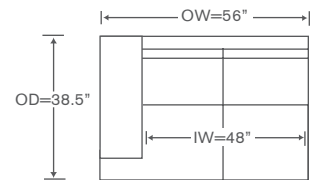

## Remsen Schematics FS490

Left/Right Corner Sofa  
FS490LCS/RCS

Yardage - 54" Wide, Plain: 24

Left/Right Sofa  
FS490LAS/RAS

Yardage - 54" Wide, Plain: 20

Left/Right Loveseat  
FS490LAL/RAL

Yardage - 54" Wide, Plain: 16.5

Left/Right Chair  
FS490LC/RC

Yardage - 54" Wide, Plain: 12

Armless Loveseat  
FS490ALS

Yardage - 54" Wide, Plain: 13.25

Left/Right Chaise  
FS490LAH/RAH

Yardage - 54" Wide, Plain: 14