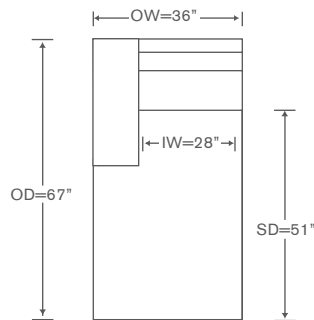

### FS490RCS

One Arm Corner Sofa

OVERALL: 94W x 38.5D x 33.5H

SEAT: 22.5D 19H

ARM: 22.5H

INSIDE: 73W

## Remsen Schematics FS490

Left/Right Corner Sofa  
FS490LCS/RCS

Yardage - 54" Wide, Plain: 24

Left/Right Sofa  
FS490LAS/RAS

Yardage - 54" Wide, Plain: 20

Left/Right Loveseat  
FS490LAL/RAL

Yardage - 54" Wide, Plain: 16.5

Left/Right Chair  
FS490LC/RC

Yardage - 54" Wide, Plain: 12

Armless Loveseat  
FS490ALS

Yardage - 54" Wide, Plain: 13.25

Left/Right Chaise  
FS490LAH/RAH

Yardage - 54" Wide, Plain: 14