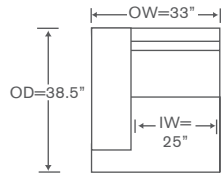

### FS490RCS

One Arm Corner Sofa

OVERALL: 94W x 38.5D x 33.5H

SEAT: 22.5D 19H

ARM: 22.5H

INSIDE: 73W

## Remsen Schematics FS490

Left/Right Corner Sofa  
FS490LCS/RCS

Yardage - 54" Wide, Plain: 24

Left/Right Sofa  
FS490LAS/RAS

Yardage - 54" Wide, Plain: 20

Left/Right Loveseat  
FS490LAL/RAL

Yardage - 54" Wide, Plain: 16.5

Left/Right Chair  
FS490LC/RC

Yardage - 54" Wide, Plain: 12

Armless Loveseat  
FS490ALS

Yardage - 54" Wide, Plain: 13.25

Left/Right Chaise  
FS490LAH/RAH

Yardage - 54" Wide, Plain: 14