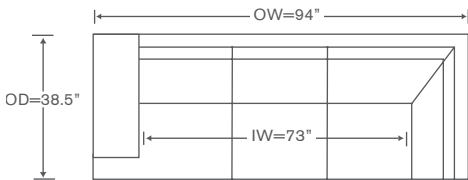

### FS490RCS

One Arm Corner Sofa

OVERALL: 94W x 38.5D x 33.5H

SEAT: 22.5D 19H

ARM: 22.5H

INSIDE: 73W

### FINISHES

 Maple Finishes

 Paint Finishes

YARDAGE: 44 (54" Wide, Plain)

Also Available: Sofa

Available By the Inch

Custom Inquiries Invited

## Remsen Schematics FS490

Left/Right Corner Sofa  
FS490LCS/RCS

Yardage - 54" Wide, Plain: 24

Left/Right Sofa  
FS490LAS/RAS

Yardage - 54" Wide, Plain: 20

Left/Right Loveseat  
FS490LAL/RAL

Yardage - 54" Wide, Plain: 16.5