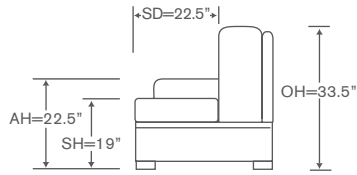

### FS490RCS

One Arm Corner Sofa

OVERALL: 94W x 38.5D x 33.5H

SEAT: 22.5D 19H

ARM: 22.5H

INSIDE: 73W

### FINISHES

 Maple Finishes

 Paint Finishes

YARDAGE: 44 (54" Wide, Plain)

Also Available: Sofa

Available By the Inch

Custom Inquiries Invited

## Remsen Schematics FS490

Left/Right Corner Sofa  
FS490LCS/RCS

Yardage - 54" Wide, Plain: 24

Left/Right Sofa  
FS490LAS/RAS

Yardage - 54" Wide, Plain: 20

Left/Right Loveseat  
FS490LAL/RAL

Yardage - 54" Wide, Plain: 16.5