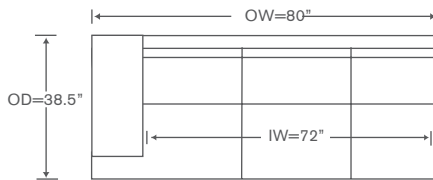

### FS490RCS

One Arm Corner Sofa

OVERALL: 94W x 38.5D x 33.5H

SEAT: 22.5D 19H

ARM: 22.5H

INSIDE: 73W

### FINISHES

 Maple Finishes

 Paint Finishes

YARDAGE: 44 (54" Wide, Plain)

Also Available: Sofa

Available By the Inch

Custom Inquiries Invited

## Remsen Schematics FS490

Left/Right Corner Sofa  
FS490LCS/RCS

Yardage - 54" Wide, Plain: 24

Left/Right Sofa  
FS490LAS/RAS

Yardage - 54" Wide, Plain: 20

Left/Right Loveseat  
FS490LAL/RAL

Yardage - 54" Wide, Plain: 16.5