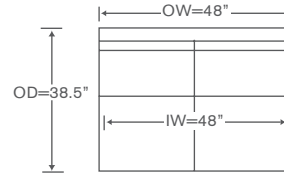

### FS490RCS

One Arm Corner Sofa

OVERALL: 94W x 38.5D x 33.5H

SEAT: 22.5D 19H

ARM: 22.5H

INSIDE: 73W

## Remsen Schematics FS490

Left/Right Corner Sofa  
FS490LCS/RCS

Yardage - 54" Wide, Plain: 24

Left/Right Sofa  
FS490LAS/RAS

Yardage - 54" Wide, Plain: 20

Left/Right Loveseat  
FS490LAL/RAL

Yardage - 54" Wide, Plain: 16.5

Left/Right Chair  
FS490LC/RC

Yardage - 54" Wide, Plain: 12

Armless Loveseat  
FS490ALS

Yardage - 54" Wide, Plain: 13.25

Left/Right Chaise  
FS490LAH/RAH

Yardage - 54" Wide, Plain: 14