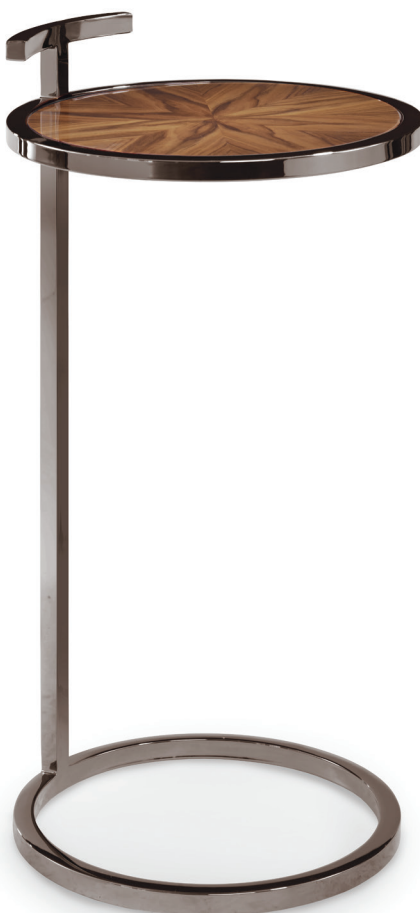

## Rosewood Drinks Table

OT612R

OVERALL: 14W x 14D x 29H

FEATURES: Starburst Rosewood Top  
Black Chrome Base

### FINISHES

 Rosewood Finishes

 Paint Finishes

Top Detail