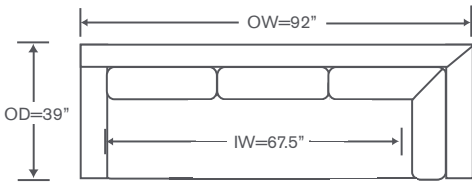

Rutherford Deep Sectional

PL358LAS-D

One Arm Sofa

OVERALL: 78W x 39D x 30H

SEAT: 23/26D 18H

ARM: 23H

INSIDE: 53.5W

PL358RCS-D

One Arm Corner Sofa

OVERALL: 92W x 39D x 30H

SEAT: 23/26 D 18H

ARM: 23H

INSIDE: 67.5W

FINISHES

 Edge Maple Finishes

Also Available: Standard & Deep Sofas, Standard & Deep Sleeper Sofas
Kravet and Lee Jofa Fabrics Only

Rutherford Deep Sectional Schematics

Left/Right Corner Sofa
PL358LCS-D/RCS-D

Left/Right Sofa
PL358LAS-D/RAS-D

Left/Right Loveseat
PL358LAL-D/RAL-D