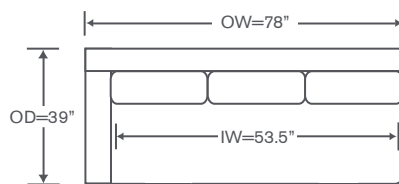

One Arm Corner Sofa

OVERALL: 92W x 39D x 30H

SEAT: 23/26 D 18H

ARM: 23H

INSIDE: 67.5W

FINISHES

 Edge Maple Finishes

Also Available: Standard & Deep Sofas, Standard & Deep Sleeper Sofas
Kravet and Lee Jofa Fabrics Only

Rutherford Deep Sectional Schematics

Left/Right Corner Sofa
PL358LCS-D/RCS-D

Left/Right Sofa
PL358LAS-D/RAS-D

Left/Right Loveseat
PL358LAL-D/RAL-D