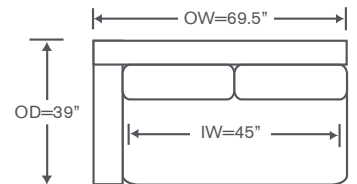

Rutherford Deep Sectional

PL358LAS-D

One Arm Sofa

OVERALL: 78W x 39D x 30H

SEAT: 23/26D 18H

ARM: 23H

INSIDE: 53.5W

PL358RCS-D

One Arm Corner Sofa

OVERALL: 92W x 39D x 30H

SEAT: 23/26 D 18H

ARM: 23H

INSIDE: 67.5W

FINISHES

 Edge Maple Finishes

Also Available: Standard & Deep Sofas, Standard & Deep Sleeper Sofas
Kravet and Lee Jofa Fabrics Only

Rutherford Deep Sectional Schematics

Left/Right Corner Sofa
PL358LCS-D/RCS-D

Left/Right Sofa
PL358LAS-D/RAS-D

Left/Right Loveseat
PL358LAL-D/RAL-D