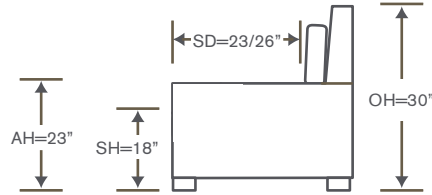

One Arm Corner Sofa

OVERALL: 92W x 39D x 30H

SEAT: 23/26 D 18H

ARM: 23H

INSIDE: 67.5W

FINISHES

 Edge Maple Finishes

Also Available: Standard & Deep Sofas, Standard & Deep Sleeper Sofas
Kravet and Lee Jofa Fabrics Only

Rutherford Deep Sectional Schematics

Left/Right Corner Sofa
PL358LCS-D/RCS-D

Left/Right Sofa
PL358LAS-D/RAS-D

Left/Right Loveseat
PL358LAL-D/RAL-D