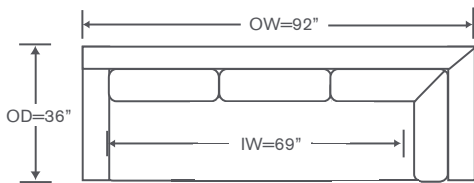

### PL358RCS

One Arm Corner Sofa

OVERALL: 92W x 36D x 30H

SEAT: 20/23D 18H

ARM: 23H

INSIDE: 69W

### FINISHES

 Edge Maple Finishes

Also Available: Standard & Deep Sofas, Standard & Deep Sleeper Sofas  
Kravet and Lee Jofa Fabrics Only

Rutherford Sectional Schematics

Left/Right Corner Sofa  
PL358LCS/RCS