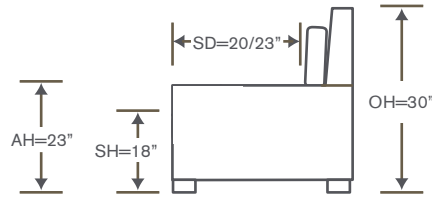

### PL358RCS

One Arm Corner Sofa

OVERALL: 92W x 36D x 30H

SEAT: 20/23D 18H

ARM: 23H

INSIDE: 69W

### FINISHES

 Edge Maple Finishes

Also Available: Standard & Deep Sofas, Standard & Deep Sleeper Sofas  
Kravet and Lee Jofa Fabrics Only

Rutherford Sectional Schematics

Left/Right Corner Sofa  
PL358LCS/RCS