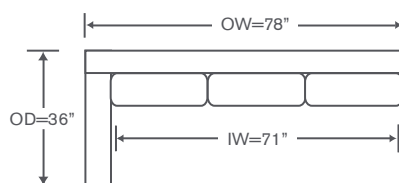

### FINISHES

 Edge Maple Finishes

Also Available: Standard & Deep Sofas, Standard & Deep Sleeper Sofas  
Kravet and Lee Jofa Fabrics Only

Rutherford Sectional Schematics

Left/Right Corner Sofa  
PL358LCS/RCS