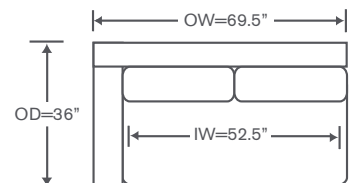

Left/Right Loveseat
PL358LAL/RAL