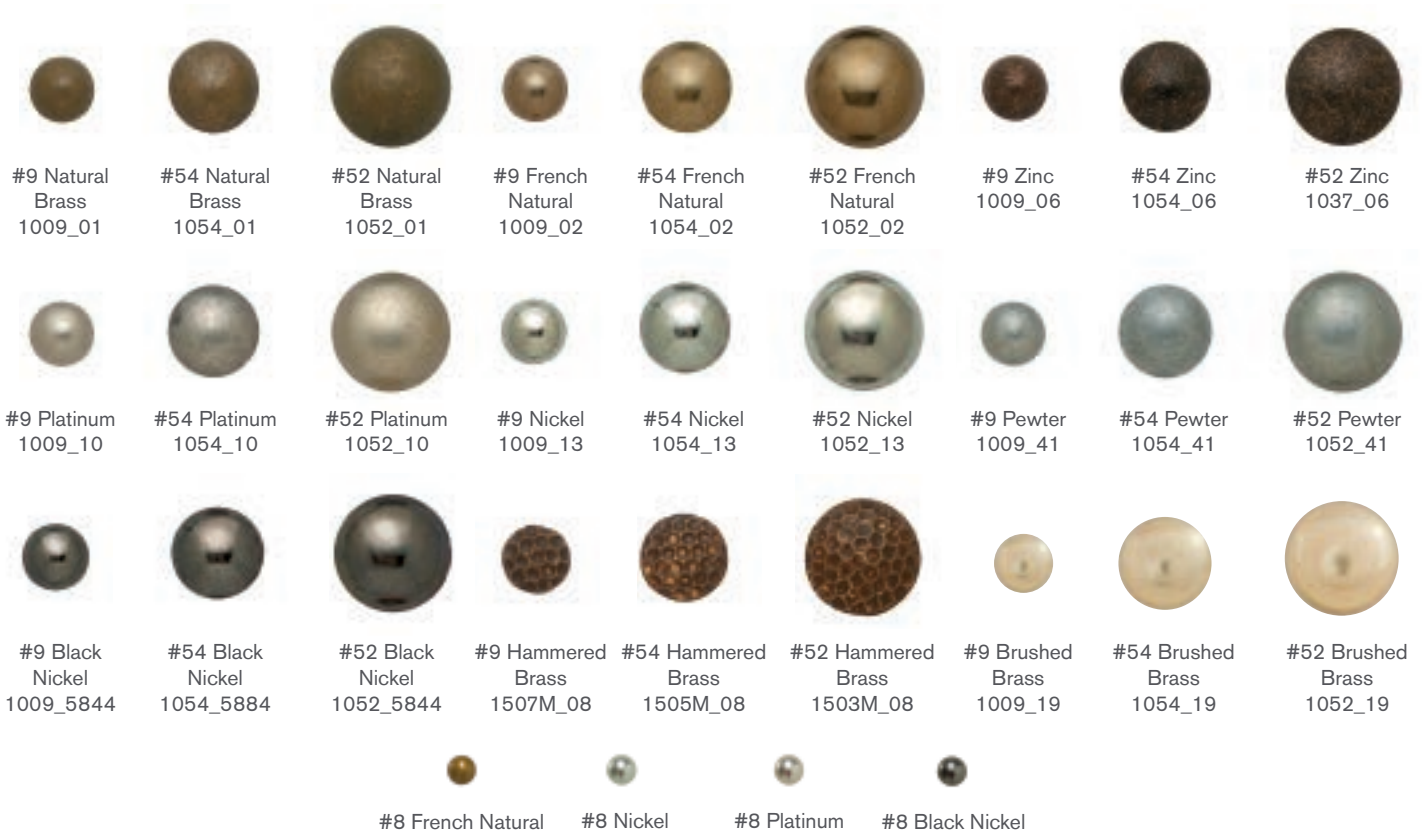

NAILHEADS

Sizes: #8=8MM, #9=3/8", #54=5/8", #52=3/4"

Check Style for Availability.
Photography is, at best, representative of color.