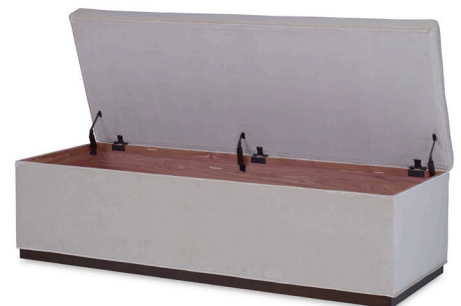

Smith Storage Benches

SB60S BT NO PB

Storage Bench 60"

Biscuit Tuft - No Trim

Plinth Base

OVERALL: 60W x 22D x 19H

FINISHES

 Maple Finishes

 Paint Finishes

YARDAGE: 7.5 (54" Wide, Plain)

FEATURE: Cedar Lined Interior (Additional)

OPTIONS: Top, Trim & Base Options

Available By the Inch

Custom Inquiries Invited

- | | | | | | |
|-------------------|---|---|---|---|--|
| |  |  |  |  |  |
| Leg / Base | <input type="radio"/> SB22S
OW: 22" | <input type="radio"/> SB36S
OW: 36" | <input type="radio"/> SB42S
OW: 42" | <input type="radio"/> SB50S
OW: 50" | <input type="radio"/> SB60S
OW: 60" |
| <hr/> | | | | | |
| Skirt | <input type="radio"/> SB22SD
OW: 22" | <input type="radio"/> SB36SD
OW: 36" | <input type="radio"/> SB42SD
OW: 42" | <input type="radio"/> SB50SD
OW: 50" | <input type="radio"/> SB60SD
OW: 60" |

Smith Standard & Storage Options

Bench Top Treatments

BT • Biscuit Tuft

BP • Button Pull

MT • Mitered

PF • Picture Frame

PL • Plain
Seams on 48" or Larger
Suggest Railroad

TF • Tufted