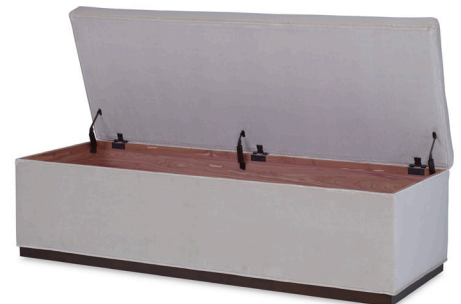

Smith Storage Benches

SB60S BT NO PB

Storage Bench 60"

Biscuit Tuft - No Trim

Plinth Base

OVERALL: 60W x 22D x 19H

FINISHES

 Maple Finishes

 Paint Finishes

YARDAGE: 7.5 (54" Wide, Plain)

FEATURE: Cedar Lined Interior (Additional)

OPTIONS: Top, Trim & Base Options

Available By the Inch

Custom Inquiries Invited

- | | | | | | |
|-------------------|---|---|---|---|--|
| |  |  |  |  |  |
| Leg / Base | <input type="radio"/> SB22S
OW: 22" | <input type="radio"/> SB36S
OW: 36" | <input type="radio"/> SB42S
OW: 42" | <input type="radio"/> SB50S
OW: 50" | <input type="radio"/> SB60S
OW: 60" |
| <hr/> | | | | | |
| Skirt | <input type="radio"/> SB22SD
OW: 22" | <input type="radio"/> SB36SD
OW: 36" | <input type="radio"/> SB42SD
OW: 42" | <input type="radio"/> SB50SD
OW: 50" | <input type="radio"/> SB60SD
OW: 60" |

Smith Standard & Storage Options

Bench Top Treatments

BT • Biscuit Tuft

BP • Button Pull

MT • Mitered

PF • Picture Frame

PL • Plain
Seams on 48" or Larger
Suggest Railroad

TF • Tufted