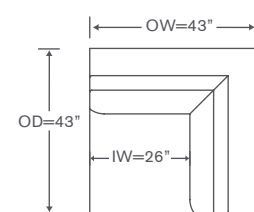

Wedge

OVERALL: 74W x 45.5D x 34H

SEAT: 26D 20.5H

INSIDE: 50W

YARDAGE: 53 (54" Wide, Plain)

FEATURES: Recessed Legs - Ebony Finish Only
24" x 24" Pillows

Custom Inquiries Invited

Solimar Sectional Schematics FS507

Left/Right Loveseat
FS507LAL/RAL

YARDAGE – 54" Wide, Plain: 17.5

Armless Loveseat
FS507ALS

YARDAGE – 54" Wide, Plain: 16

Armless Chair
FS507AC

YARDAGE – 54" Wide, Plain: 10.5

Corner Chair
FS507CC

YARDAGE – 54" Wide, Plain: 14.5

Wedge
FS507WDG

YARDAGE – 54" Wide, Plain: 18