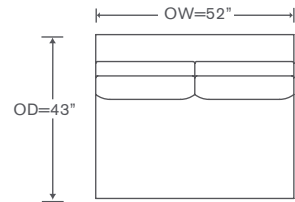

Solimar Sectional

FS507LAL & RAL

One Arm Loveseats

OVERALL: 61W x 43D x 34H

SEAT: 26D 20.5H

ARM: 26H

INSIDE: 52W

FS507WDG

Wedge

OVERALL: 74W x 45.5D x 34H

SEAT: 26D 20.5H

INSIDE: 50W

YARDAGE: 53 (54" Wide, Plain)

FEATURES: Recessed Legs - Ebony Finish Only
24" x 24" Pillows

Custom Inquiries Invited

Solimar Sectional Schematics FS507

Left/Right Loveseat
FS507LAL/RAL

YARDAGE – 54" Wide, Plain: 17.5

Armless Loveseat
FS507ALS

YARDAGE – 54" Wide, Plain: 16

Armless Chair
FS507AC

YARDAGE – 54" Wide, Plain: 10.5

Corner Chair
FS507CC

YARDAGE – 54" Wide, Plain: 14.5