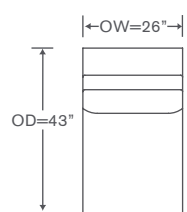

Solimar Sectional

FS507LAL & RAL

One Arm Loveseats

OVERALL: 61W x 43D x 34H

SEAT: 26D 20.5H

ARM: 26H

INSIDE: 52W

FS507WDG

Wedge

OVERALL: 74W x 45.5D x 34H

SEAT: 26D 20.5H

INSIDE: 50W

YARDAGE: 53 (54" Wide, Plain)

FEATURES: Recessed Legs - Ebony Finish Only
24" x 24" Pillows

Custom Inquiries Invited

Solimar Sectional Schematics FS507

Left/Right Loveseat
FS507LAL/RAL

YARDAGE – 54" Wide, Plain: 17.5

Armless Loveseat
FS507ALS

YARDAGE – 54" Wide, Plain: 16

Armless Chair
FS507AC

YARDAGE – 54" Wide, Plain: 10.5

Corner Chair
FS507CC

YARDAGE – 54" Wide, Plain: 14.5

Wedge
FS507WDG

YARDAGE – 54" Wide, Plain: 18