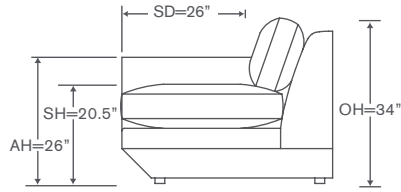

Solimar Sectional

FS507LAL & RAL

One Arm Loveseats

OVERALL: 61W x 43D x 34H

SEAT: 26D 20.5H

ARM: 26H

INSIDE: 52W

FS507WDG

Wedge

OVERALL: 74W x 45.5D x 34H

SEAT: 26D 20.5H

INSIDE: 50W

YARDAGE: 53 (54" Wide, Plain)

FEATURES: Recessed Legs - Ebony Finish Only
24" x 24" Pillows

Custom Inquiries Invited

Solimar Sectional Schematics FS507

Left/Right Loveseat
FS507LAL/RAL

YARDAGE – 54" Wide, Plain: 17.5

Armless Loveseat
FS507ALS

YARDAGE – 54" Wide, Plain: 16

Armless Chair
FS507AC

YARDAGE – 54" Wide, Plain: 10.5

Corner Chair
FS507CC

YARDAGE – 54" Wide, Plain: 14.5