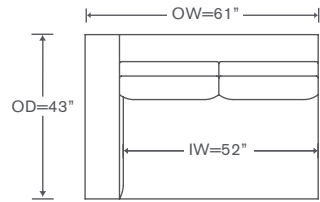

Solimar Sectional

FS507LAL & RAL

One Arm Loveseats

OVERALL: 61W x 43D x 34H

SEAT: 26D 20.5H

ARM: 26H

INSIDE: 52W

FS507WDG

Wedge

OVERALL: 74W x 45.5D x 34H

SEAT: 26D 20.5H

INSIDE: 50W

YARDAGE: 53 (54" Wide, Plain)

FEATURES: Recessed Legs - Ebony Finish Only
24" x 24" Pillows

Custom Inquiries Invited

Solimar Sectional Schematics FS507

Left/Right Loveseat
FS507LAL/RAL

YARDAGE – 54" Wide, Plain: 17.5

Armless Loveseat
FS507ALS

YARDAGE – 54" Wide, Plain: 16

Armless Chair
FS507AC

YARDAGE – 54" Wide, Plain: 10.5

Corner Chair
FS507CC

YARDAGE – 54" Wide, Plain: 14.5