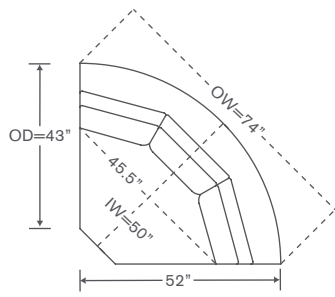

Solimar Sectional

FS507LAL & RAL

One Arm Loveseats

OVERALL: 61W x 43D x 34H

SEAT: 26D 20.5H

ARM: 26H

INSIDE: 52W

FS507WDG

Wedge

OVERALL: 74W x 45.5D x 34H

SEAT: 26D 20.5H

INSIDE: 50W

YARDAGE: 53 (54" Wide, Plain)

FEATURES: Recessed Legs - Ebony Finish Only
24" x 24" Pillows

Custom Inquiries Invited

Solimar Sectional Schematics FS507

Left/Right Loveseat
FS507LAL/RAL

YARDAGE – 54" Wide, Plain: 17.5

Armless Loveseat
FS507ALS

YARDAGE – 54" Wide, Plain: 16

Armless Chair
FS507AC

YARDAGE – 54" Wide, Plain: 10.5

Corner Chair
FS507CC

YARDAGE – 54" Wide, Plain: 14.5

Wedge
FS507WDG

YARDAGE – 54" Wide, Plain: 18