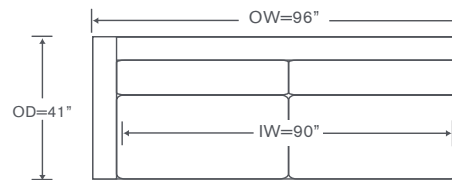

Armless Return Chaise

OVERALL: 41W x 97D x 32H

SEAT: 80D 18H

INSIDE: 27W

YARDAGE: 42 (54" Wide, Plain)

Also Available: Sofa

Custom Inquiries Invited

Stella Schematics AS813

Left/Right Corner Sofa
AS813LCS/RCS

Yardage - 54" Wide, Plain: 27

Left/Right Sofa
AS813LAS/RAS

Yardage - 54" Wide, Plain: 20

Armless Chair
AS813AC

Yardage - 54" Wide, Plain: 9

Armless Sofa
AS813AS

Yardage - 54" Wide, Plain: 17