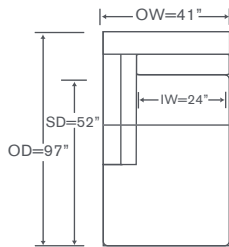

Armless Return Chaise

OVERALL: 41W x 97D x 32H

SEAT: 80D 18H

INSIDE: 27W

YARDAGE: 42 (54" Wide, Plain)

Also Available: Sofa

Custom Inquiries Invited

Stella Schematics AS813

Left/Right Corner Sofa
AS813LCS/RCS

Yardage - 54" Wide, Plain: 27

Left/Right Sofa
AS813LAS/RAS

Yardage - 54" Wide, Plain: 20

Armless Chair
AS813AC

Yardage - 54" Wide, Plain: 9

Armless Sofa
AS813AS

Yardage - 54" Wide, Plain: 17

Left/Right Return Chaise
AS813LCH/RCH

Yardage - 54" Wide, Plain: 22

Corner Chair
AS813CC

Yardage - 54" Wide, Plain: 11

Bumper Ottoman
AS813-B

Yardage - 54" Wide, Plain: 6
OH = 18"