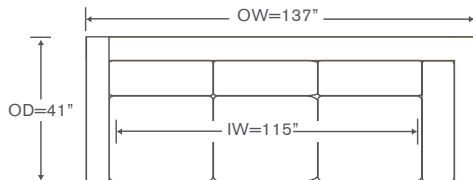

Stella Sectional

AS813LAS

One Arm Sofa

OVERALL: 96W x 41D x 32H

SEAT: 24D 18H

ARM: 25H

INSIDE: 90W

AS813RCH

Armless Return Chaise

OVERALL: 41W x 97D x 32H

SEAT: 80D 18H

INSIDE: 27W

YARDAGE: 42 (54" Wide, Plain)

Also Available: Sofa

Custom Inquiries Invited

Stella Schematics AS813

Left/Right Corner Sofa
AS813LCS/RCS

Yardage - 54" Wide, Plain: 27

Left/Right Sofa
AS813LAS/RAS

Yardage - 54" Wide, Plain: 20

Armless Chair
AS813AC

Yardage - 54" Wide, Plain: 9

Armless Sofa
AS813AS

Yardage - 54" Wide, Plain: 17

Left/Right Return Chaise
AS813LCH/RCH

Yardage - 54" Wide, Plain: 22

Corner Chair
AS813CC

Yardage - 54" Wide, Plain: 11

Bumper Ottoman
AS813-B

Yardage - 54" Wide, Plain: 6
OH = 18"