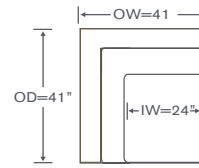

Armless Return Chaise

OVERALL: 41W x 97D x 32H

SEAT: 80D 18H

INSIDE: 27W

YARDAGE: 42 (54" Wide, Plain)

Also Available: Sofa

Custom Inquiries Invited

Stella Schematics AS813

Left/Right Corner Sofa
AS813LCS/RCS

Yardage - 54" Wide, Plain: 27

Left/Right Sofa
AS813LAS/RAS

Yardage - 54" Wide, Plain: 20

Armless Chair
AS813AC

Yardage - 54" Wide, Plain: 9

Armless Sofa
AS813AS

Yardage - 54" Wide, Plain: 17

Left/Right Return Chaise
AS813LCH/RCH

Yardage - 54" Wide, Plain: 22

Corner Chair
AS813CC

Yardage - 54" Wide, Plain: 11

Bumper Ottoman
AS813-B

Yardage - 54" Wide, Plain: 6
OH = 18"