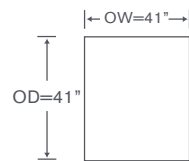

Armless Return Chaise

OVERALL: 41W x 97D x 32H

SEAT: 80D 18H

INSIDE: 27W

YARDAGE: 42 (54" Wide, Plain)

Also Available: Sofa

Custom Inquiries Invited

Stella Schematics AS813

Left/Right Corner Sofa
AS813LCS/RCS

Yardage - 54" Wide, Plain: 27

Left/Right Sofa
AS813LAS/RAS

Yardage - 54" Wide, Plain: 20

Armless Chair
AS813AC

Yardage - 54" Wide, Plain: 9

Armless Sofa
AS813AS

Yardage - 54" Wide, Plain: 17

Left/Right Return Chaise
AS813LCH/RCH

Yardage - 54" Wide, Plain: 22

Corner Chair
AS813CC

Yardage - 54" Wide, Plain: 11

Bumper Ottoman
AS813-B

Yardage - 54" Wide, Plain: 6
OH = 18"