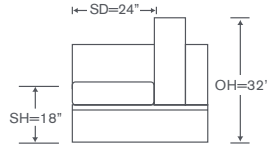

Stella Sectional

AS813LAS

One Arm Sofa

OVERALL: 96W x 41D x 32H

SEAT: 24D 18H

ARM: 25H

INSIDE: 90W

AS813RCH

Armless Return Chaise

OVERALL: 41W x 97D x 32H

SEAT: 80D 18H

INSIDE: 27W

YARDAGE: 42 (54" Wide, Plain)

Also Available: Sofa

Custom Inquiries Invited

Stella Schematics AS813

Left/Right Corner Sofa
AS813LCS/RCS

Yardage - 54" Wide, Plain: 27

Left/Right Sofa
AS813LAS/RAS

Yardage - 54" Wide, Plain: 20

Armless Chair
AS813AC

Yardage - 54" Wide, Plain: 9

Armless Sofa
AS813AS

Yardage - 54" Wide, Plain: 17