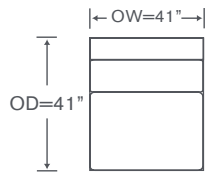

Stella Sectional

AS813LAS

One Arm Sofa

OVERALL: 96W x 41D x 32H

SEAT: 24D 18H

ARM: 25H

INSIDE: 90W

AS813RCH

Armless Return Chaise

OVERALL: 41W x 97D x 32H

SEAT: 80D 18H

INSIDE: 27W

YARDAGE: 42 (54" Wide, Plain)

Also Available: Sofa

Custom Inquiries Invited

Stella Schematics AS813

Left/Right Corner Sofa
AS813LCS/RCS

Yardage - 54" Wide, Plain: 27

Left/Right Sofa
AS813LAS/RAS

Yardage - 54" Wide, Plain: 20

Armless Chair
AS813AC

Yardage - 54" Wide, Plain: 9

Armless Sofa
AS813AS

Yardage - 54" Wide, Plain: 17