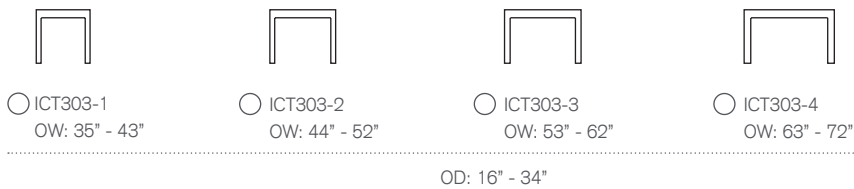

Swell Console Tables

ICT303-4 (shown below)
OVERALL: 72W x 20D x 34H

OPTIONS: Brass or Nickel Ferrules
Gold or Silver Striping (Additional)
Contrast Finish (Additional)

Also Available: Side Table (ICT301)
Cocktail Table (ICT302)
Dining Table (ICT30)

Custom Inquiries Invited

FINISHES & OPTIONS

- ICT Finishes
- Brass Ferrules
- Nickel Ferrules

Top Detail