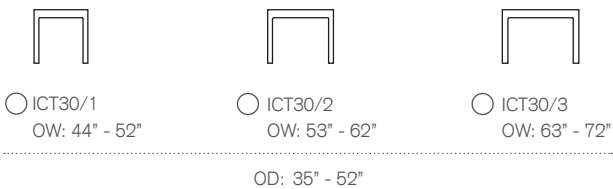

Swell Dining Tables

ICT30/3 (shown below)
 OVERALL: 72W x 44D x 30H
 INSIDE: 65W

ARM CHAIR CLEARANCE: 25H

OPTIONS: Brass or Nickel Ferrules
 Gold or Silver Striping (Additional)
 Contrast Finish (Additional)

Also Available: Side Table (ICT301)
 Cocktail Table (ICT302)
 Console Table (ICT303)
 Custom Inquiries Invited

FINISHES & OPTIONS

-  ICT Finishes
-  Brass Ferrules
-  Nickel Ferrules

Top Detail