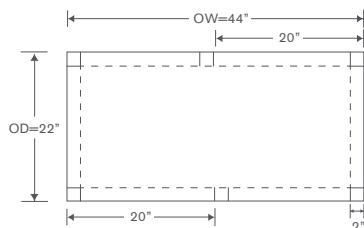

### SS20-O

La Jolla Square Ottoman

OVERALL: 20W x 20D x 16H

## Thompson Rectangle Cocktail Tables

**OTP100R-40**  
OVERALL: 40W x 18D x 19.5H

Ottomans Sold Separately:  
La Jolla Small Ottoman (SS20-OS)

**OTP100R-44**  
OVERALL: 44W x 22D x 19.5H

Ottomans Sold Separately:  
La Jolla Small Ottoman (SS20-OS)

**OTP100R**  
OVERALL: 48W x 26D x 19.5H

Ottomans Sold Separately:  
La Jolla Ottoman (SS20-O)

**OTP100R-52**  
OVERALL: 52W x 30D x 19.5H

Ottomans Sold Separately:  
La Jolla Ottoman (SS20-O)

**OTP100R-56**  
OVERALL: 56W x 34D x 19.5H