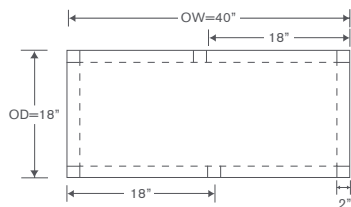

### OTP100R

Cocktail Table

OVERALL: 48W x 26D x 19.5H

FEATURES: 2" Acrylic Frame  
1/2" Lay on Glass Top

Also Available: Square Tables (OTP100)  
Custom Inquiries Invited  
Ottomans Sold Separately

### SS20-O

La Jolla Square Ottoman

OVERALL: 20W x 20D x 16H

## Thompson Rectangle Cocktail Tables

**OTP100R-40**  
OVERALL: 40W x 18D x 19.5H

Ottomans Sold Separately:  
La Jolla Small Ottoman (SS20-OS)

**OTP100R-44**  
OVERALL: 44W x 22D x 19.5H

Ottomans Sold Separately:  
La Jolla Small Ottoman (SS20-OS)

**OTP100R**  
OVERALL: 48W x 26D x 19.5H

Ottomans Sold Separately:  
La Jolla Ottoman (SS20-O)

**OTP100R-52**  
OVERALL: 52W x 30D x 19.5H

Ottomans Sold Separately:  
La Jolla Ottoman (SS20-O)

**OTP100R-56**  
OVERALL: 56W x 34D x 19.5H