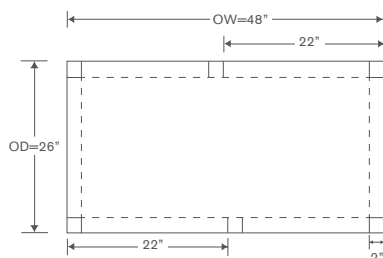

### SS20-O

La Jolla Square Ottoman

OVERALL: 20W x 20D x 16H

## Thompson Rectangle Cocktail Tables

**OTP100R-40**  
OVERALL: 40W x 18D x 19.5H

Ottomans Sold Separately:  
La Jolla Small Ottoman (SS20-OS)

**OTP100R-44**  
OVERALL: 44W x 22D x 19.5H

Ottomans Sold Separately:  
La Jolla Small Ottoman (SS20-OS)

**OTP100R**  
OVERALL: 48W x 26D x 19.5H

Ottomans Sold Separately:  
La Jolla Ottoman (SS20-O)

**OTP100R-52**  
OVERALL: 52W x 30D x 19.5H

Ottomans Sold Separately:  
La Jolla Ottoman (SS20-O)

**OTP100R-56**  
OVERALL: 56W x 34D x 19.5H