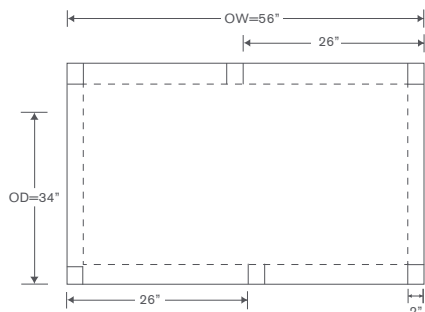

### SS20-O

La Jolla Square Ottoman

OVERALL: 20W x 20D x 16H

## Thompson Rectangle Cocktail Tables

**OTP100R-40**  
OVERALL: 40W x 18D x 19.5H

Ottomans Sold Separately:  
La Jolla Small Ottoman (SS20-OS)

**OTP100R-44**  
OVERALL: 44W x 22D x 19.5H

Ottomans Sold Separately:  
La Jolla Small Ottoman (SS20-OS)

**OTP100R**  
OVERALL: 48W x 26D x 19.5H

Ottomans Sold Separately:  
La Jolla Ottoman (SS20-O)

**OTP100R-52**  
OVERALL: 52W x 30D x 19.5H

Ottomans Sold Separately:  
La Jolla Ottoman (SS20-O)

**OTP100R-56**  
OVERALL: 56W x 34D x 19.5H