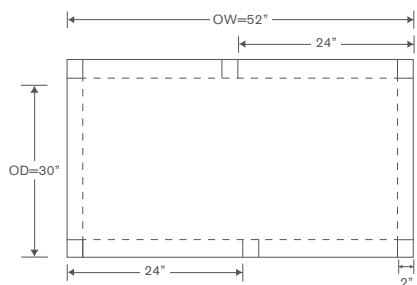

### SS20-O

La Jolla Square Ottoman

OVERALL: 20W x 20D x 16H

## Thompson Rectangle Cocktail Tables

**OTP100R-40**  
OVERALL: 40W x 18D x 19.5H

Ottomans Sold Separately:  
La Jolla Small Ottoman (SS20-OS)

**OTP100R-44**  
OVERALL: 44W x 22D x 19.5H

Ottomans Sold Separately:  
La Jolla Small Ottoman (SS20-OS)

**OTP100R**  
OVERALL: 48W x 26D x 19.5H

Ottomans Sold Separately:  
La Jolla Ottoman (SS20-O)

**OTP100R-52**  
OVERALL: 52W x 30D x 19.5H

Ottomans Sold Separately:  
La Jolla Ottoman (SS20-O)

**OTP100R-56**  
OVERALL: 56W x 34D x 19.5H