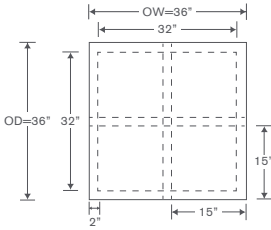

Thompson Square Cocktail Tables

OTP100

Square Cocktail Table

OVERALL: 48W x 48D x 19.5H

SS20-O

La Jolla Square Ottoman

OVERALL: 20W x 20D x 16H

FEATURES: 1/2" Lay on Glass Top

Also Available: Rectangle Tables (OTP100R)

Custom Inquiries Invited

Ottomans Sold Separately

Thompson Square Cocktail Table

OTP100-36

OVERALL: 36W x 36D x 19.5H

Ottomans Sold Separately:

La Jolla Small Ottoman (SS20-OS)

OTP100-42

OVERALL: 42W x 42D x 19.5H

Ottomans Sold Separately:

La Jolla Small Ottoman (SS20-OS)

OTP100

OVERALL: 48W x 48D x 19.5H

Ottomans Sold Separately:

La Jolla Ottoman (SS20-O)

OTP100-54

OVERALL: 54W x 54D x 19.5H

Ottomans Sold Separately:

La Jolla Ottoman (SS20-O)

OTP100-60

OVERALL: 60W x 60D x 19.5H

Ottomans Sold Separately:

La Jolla Ottoman (SS20-O)