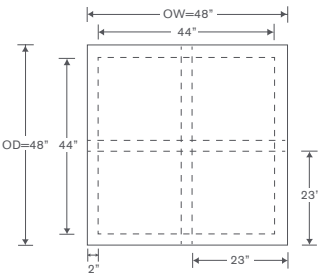

Thompson Square Cocktail Tables

OTP100

Square Cocktail Table

OVERALL: 48W x 48D x 19.5H

SS20-O

La Jolla Square Ottoman

OVERALL: 20W x 20D x 16H

FEATURES: 1/2" Lay on Glass Top

Also Available: Rectangle Tables (OTP100R)

Custom Inquiries Invited

Ottomans Sold Separately

Thompson Square Cocktail Table

OTP100-36

OVERALL: 36W x 36D x 19.5H

Ottomans Sold Separately:

La Jolla Small Ottoman (SS20-OS)

OTP100-42

OVERALL: 42W x 42D x 19.5H

Ottomans Sold Separately:

La Jolla Small Ottoman (SS20-OS)

OTP100

OVERALL: 48W x 48D x 19.5H

Ottomans Sold Separately:

La Jolla Ottoman (SS20-O)

OTP100-54

OVERALL: 54W x 54D x 19.5H

Ottomans Sold Separately:

La Jolla Ottoman (SS20-O)

OTP100-60

OVERALL: 60W x 60D x 19.5H

Ottomans Sold Separately:

La Jolla Ottoman (SS20-O)