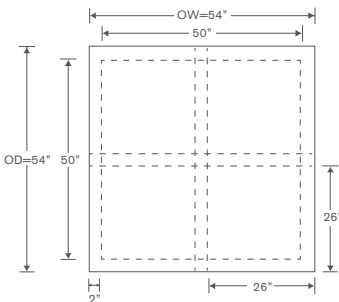

OTP100-42

OVERALL: 42W x 42D x 19.5H

Ottomans Sold Separately:

La Jolla Small Ottoman (SS20-OS)

OTP100

OVERALL: 48W x 48D x 19.5H

Ottomans Sold Separately:

La Jolla Ottoman (SS20-O)

OTP100-54

OVERALL: 54W x 54D x 19.5H

Ottomans Sold Separately:

La Jolla Ottoman (SS20-O)

OTP100-60

OVERALL: 60W x 60D x 19.5H

Ottomans Sold Separately:

La Jolla Ottoman (SS20-O)