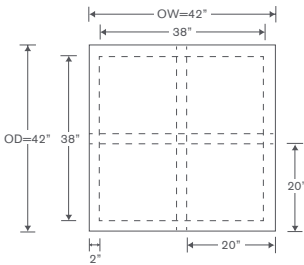

Thompson Square Cocktail Tables

OTP100

Square Cocktail Table

OVERALL: 48W x 48D x 19.5H

SS20-O

La Jolla Square Ottoman

OVERALL: 20W x 20D x 16H

FEATURES: 1/2" Lay on Glass Top

Also Available: Rectangle Tables (OTP100R)

Custom Inquiries Invited

Ottomans Sold Separately

Thompson Square Cocktail Table

OTP100-36

OVERALL: 36W x 36D x 19.5H

Ottomans Sold Separately:

La Jolla Small Ottoman (SS20-OS)

OTP100-42

OVERALL: 42W x 42D x 19.5H

Ottomans Sold Separately:

La Jolla Small Ottoman (SS20-OS)

OTP100

OVERALL: 48W x 48D x 19.5H

Ottomans Sold Separately:

La Jolla Ottoman (SS20-O)

OTP100-54

OVERALL: 54W x 54D x 19.5H

Ottomans Sold Separately:

La Jolla Ottoman (SS20-O)

OTP100-60

OVERALL: 60W x 60D x 19.5H

Ottomans Sold Separately:

La Jolla Ottoman (SS20-O)