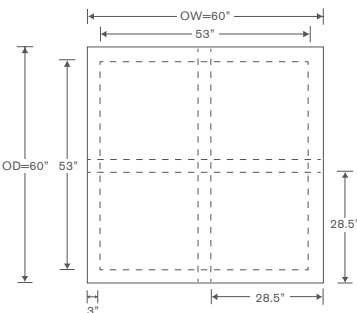

Thompson Square Cocktail Tables

OTP100

Square Cocktail Table

OVERALL: 48W x 48D x 19.5H

SS20-O

La Jolla Square Ottoman

OVERALL: 20W x 20D x 16H

FEATURES: 1/2" Lay on Glass Top

Also Available: Rectangle Tables (OTP100R)

Custom Inquiries Invited

Ottomans Sold Separately

Thompson Square Cocktail Table

OTP100-36

OVERALL: 36W x 36D x 19.5H

Ottomans Sold Separately:

La Jolla Small Ottoman (SS20-OS)

OTP100-42

OVERALL: 42W x 42D x 19.5H

Ottomans Sold Separately:

La Jolla Small Ottoman (SS20-OS)

OTP100

OVERALL: 48W x 48D x 19.5H

Ottomans Sold Separately:

La Jolla Ottoman (SS20-O)

OTP100-54

OVERALL: 54W x 54D x 19.5H

Ottomans Sold Separately:

La Jolla Ottoman (SS20-O)

OTP100-60

OVERALL: 60W x 60D x 19.5H

Ottomans Sold Separately:

La Jolla Ottoman (SS20-O)