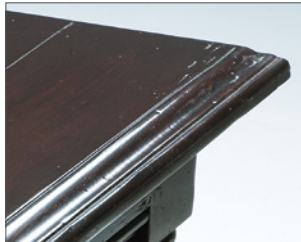

DINING TABLE TOPS

*STANDARD WOOD TOPS

PL • PLANK

WP • WIDE PLANK

IWP • INLAID WIDE PLANK

IP • INLAID PLANK (SHOWN WITH CROSSBANDS)

*PREMIUM WOOD TOPS

PQ • PARQUET

**CQ • CIRCLES • MAPLE WITH CHERRY INLAY

**Available on WD12 Only

*DINING TABLE EDGES

OG • OGEE

CX • COMPLEX

RN • REEDED

SM • SIMPLE

*Check Style for Availability

Custom finishes with quote and strike off. Photography is, at best, representative of color.