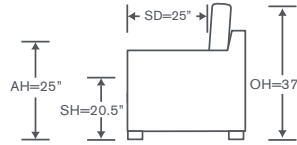

Smart Base Options

S906-AC PB

Armless Chair

Plinth Base Option

OVERALL: 24.5W x 41D x 36H

SEAT: 25D 19.5H

FEATURES: French Seaming
6" Box Seat Cushions

Also Available: Sofas & Sleepers
Custom Inquiries Invited

Towson Schematics S906

Left/Right Corner Sofa
S906-LCS/RCS

Left/Right Sofa
S906-LAS/RAS

Left/Right Loveseat
S906-LAL/RAL

Armless Sofa
S906-AS

Armless Loveseat
S906-ALS

Left/Right Chaise
S906-LAH/RAH

Armless Left/Right Chaise
S906-LG/RG (left shown)