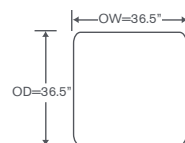

Large Bumper Ottoman
S906-LB