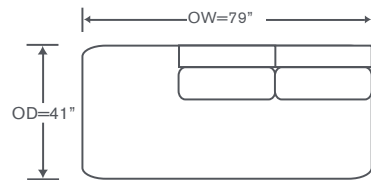

Smart Base Options

S906-AC PB

Armless Chair

Plinth Base Option

OVERALL: 24.5W x 41D x 36H

SEAT: 25D 19.5H

FEATURES: French Seaming
6" Box Seat Cushions

Also Available: Sofas & Sleepers
Custom Inquiries Invited

Towson Schematics S906

Left/Right Corner Sofa
S906-LCS/RCS

Left/Right Sofa
S906-LAS/RAS

Left/Right Loveseat
S906-LAL/RAL

Armless Sofa
S906-AS

Armless Loveseat
S906-ALS

Left/Right Chaise
S906-LAH/RAH

Armless Left/Right Chaise
S906-LG/RG (left shown)

Armless Chair
S906-AC

Corner Chair
S906-CC

Large Bumper Ottoman
S906-LB

Small Bumper Ottoman
S906-SB

Height dimensions shown will vary based on leg selection.