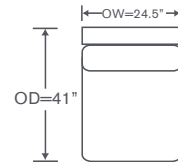

S906-RG PB

Armless Right Chaise

Plinth Base Option

OVERALL: 79W x 41D x 36H

SEAT: 25D 19.5H

FINISHES & BASES

Maple Finishes

Paint Finishes

Smart Base Options

S906-AC PB

Armless Chair

Plinth Base Option

OVERALL: 24.5W x 41D x 36H

SEAT: 25D 19.5H

FEATURES: French Seaming
6" Box Seat Cushions

Also Available: Sofas & Sleepers
Custom Inquiries Invited

Towson Schematics S906

Left/Right Corner Sofa
S906-LCS/RCS

Left/Right Sofa
S906-LAS/RAS

Left/Right Loveseat
S906-LAL/RAL

Armless Sofa
S906-AS

Armless Loveseat
S906-ALS

Left/Right Chaise
S906-LAH/RAH

Armless Left/Right Chaise
S906-LG/RG (left shown)

Armless Chair
S906-AC

Corner Chair
S906-CC

Large Bumper Ottoman
S906-LB

Small Bumper Ottoman
S906-SB

Height dimensions shown will vary based on leg selection.