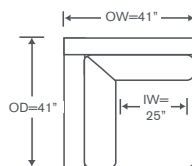

Smart Base Options

S906-AC PB

Armless Chair

Plinth Base Option

OVERALL: 24.5W x 41D x 36H

SEAT: 25D 19.5H

FEATURES: French Seaming
6" Box Seat Cushions

Also Available: Sofas & Sleepers
Custom Inquiries Invited

Towson Schematics S906

Left/Right Corner Sofa
S906-LCS/RCS

Left/Right Sofa
S906-LAS/RAS

Left/Right Loveseat
S906-LAL/RAL

Armless Sofa
S906-AS

Armless Loveseat
S906-ALS

Left/Right Chaise
S906-LAH/RAH

Armless Left/Right Chaise
S906-LG/RG (left shown)

Armless Chair
S906-AC

Corner Chair
S906-CC

Large Bumper Ottoman
S906-LB

Small Bumper Ottoman
S906-SB

Height dimensions shown will vary based on leg selection.