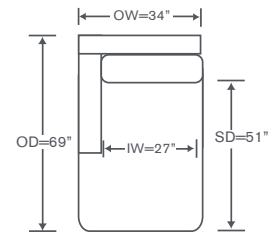

Smart Base Options

S906-AC PB

Armless Chair

Plinth Base Option

OVERALL: 24.5W x 41D x 36H

SEAT: 25D 19.5H

FEATURES: French Seaming
6" Box Seat Cushions

Also Available: Sofas & Sleepers
Custom Inquiries Invited

Towson Schematics S906

Left/Right Corner Sofa
S906-LCS/RCS

Left/Right Sofa
S906-LAS/RAS

Left/Right Loveseat
S906-LAL/RAL

Armless Sofa
S906-AS

Armless Loveseat
S906-ALS

Left/Right Chaise
S906-LAH/RAH

Armless Left/Right Chaise
S906-LG/RG (left shown)

Armless Chair
S906-AC

Corner Chair
S906-CC

Large Bumper Ottoman
S906-LB

Small Bumper Ottoman
S906-SB

Height dimensions shown will vary based on leg selection.