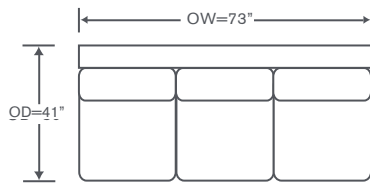

S906-RG PB

Armless Right Chaise

Plinth Base Option

OVERALL: 79W x 41D x 36H

SEAT: 25D 19.5H

FINISHES & BASES

Maple Finishes

Paint Finishes

Smart Base Options

S906-AC PB

Armless Chair

Plinth Base Option

OVERALL: 24.5W x 41D x 36H

SEAT: 25D 19.5H

FEATURES: French Seaming
6" Box Seat Cushions

Also Available: Sofas & Sleepers
Custom Inquiries Invited

Towson Schematics S906

Left/Right Corner Sofa
S906-LCS/RCS

Left/Right Sofa
S906-LAS/RAS

Left/Right Loveseat
S906-LAL/RAL

Armless Sofa
S906-AS

Armless Loveseat
S906-ALS

Left/Right Chaise
S906-LAH/RAH

Armless Left/Right Chaise
S906-LG/RG (left shown)

Armless Chair
S906-AC

Corner Chair
S906-CC

Large Bumper Ottoman
S906-LB

Small Bumper Ottoman
S906-SB

Height dimensions shown will vary based on leg selection.