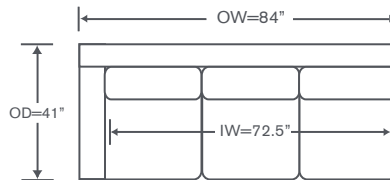

Towson Sectional

S906-LCS PB

One Arm Corner Sofa

Plinth Base Option

OVERALL: 101W x 41D x 36H

SEAT: 25D 19.5H

ARM: 24H

INSIDE: 73.5W

S906-RG PB

Armless Right Chaise

Plinth Base Option

OVERALL: 79W x 41D x 36H

SEAT: 25D 19.5H

FINISHES & BASES

Maple Finishes

Paint Finishes

Smart Base Options

S906-AC PB

Armless Chair

Plinth Base Option

OVERALL: 24.5W x 41D x 36H

SEAT: 25D 19.5H

FEATURES: French Seaming
6" Box Seat Cushions

Also Available: Sofas & Sleepers
Custom Inquiries Invited

Towson Schematics S906

Left/Right Corner Sofa
S906-LCS/RCS

Left/Right Sofa
S906-LAS/RAS

Left/Right Loveseat
S906-LAL/RAL

Armless Sofa
S906-AS

Armless Loveseat
S906-ALS

Left/Right Chaise
S906-LAH/RAH

Armless Left/Right Chaise
S906-LG/RG (left shown)