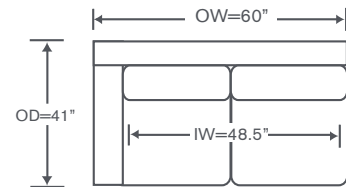

Towson Sectional

S906-LCS PB

One Arm Corner Sofa

Plinth Base Option

OVERALL: 101W x 41D x 36H

SEAT: 25D 19.5H

ARM: 24H

INSIDE: 73.5W

S906-RG PB

Armless Right Chaise

Plinth Base Option

OVERALL: 79W x 41D x 36H

SEAT: 25D 19.5H

FINISHES & BASES

Maple Finishes

Paint Finishes

Smart Base Options

S906-AC PB

Armless Chair

Plinth Base Option

OVERALL: 24.5W x 41D x 36H

SEAT: 25D 19.5H

FEATURES: French Seaming
6" Box Seat Cushions

Also Available: Sofas & Sleepers
Custom Inquiries Invited

Towson Schematics S906

Left/Right Corner Sofa
S906-LCS/RCS

Left/Right Sofa
S906-LAS/RAS

Left/Right Loveseat
S906-LAL/RAL

Armless Sofa
S906-AS

Armless Loveseat
S906-ALS

Left/Right Chaise
S906-LAH/RAH

Armless Left/Right Chaise
S906-LG/RG (left shown)