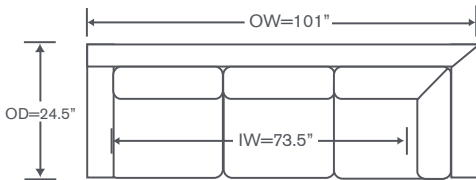

Towson Sectional

S906-LCS PB

One Arm Corner Sofa

Plinth Base Option

OVERALL: 101W x 41D x 36H

SEAT: 25D 19.5H

ARM: 24H

INSIDE: 73.5W

S906-RG PB

Armless Right Chaise

Plinth Base Option

OVERALL: 79W x 41D x 36H

SEAT: 25D 19.5H

FINISHES & BASES

Maple Finishes

Paint Finishes

Smart Base Options

S906-AC PB

Armless Chair

Plinth Base Option

OVERALL: 24.5W x 41D x 36H

SEAT: 25D 19.5H

FEATURES: French Seaming
6" Box Seat Cushions

Also Available: Sofas & Sleepers
Custom Inquiries Invited

Towson Schematics S906

Left/Right Corner Sofa
S906-LCS/RCS

Left/Right Sofa
S906-LAS/RAS

Left/Right Loveseat
S906-LAL/RAL

Armless Sofa
S906-AS

Armless Loveseat
S906-ALS

Left/Right Chaise
S906-LAH/RAH

Armless Left/Right Chaise
S906-LG/RG (left shown)