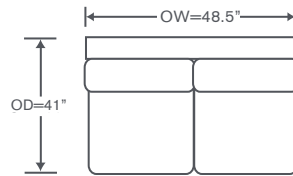

Smart Base Options

S906-AC PB

Armless Chair

Plinth Base Option

OVERALL: 24.5W x 41D x 36H

SEAT: 25D 19.5H

FEATURES: French Seaming
6" Box Seat Cushions

Also Available: Sofas & Sleepers
Custom Inquiries Invited

Towson Schematics S906

Left/Right Corner Sofa
S906-LCS/RCS

Left/Right Sofa
S906-LAS/RAS

Left/Right Loveseat
S906-LAL/RAL

Armless Sofa
S906-AS

Armless Loveseat
S906-ALS

Left/Right Chaise
S906-LAH/RAH

Armless Left/Right Chaise
S906-LG/RG (left shown)

Armless Chair
S906-AC

Corner Chair
S906-CC

Large Bumper Ottoman
S906-LB

Small Bumper Ottoman
S906-SB

Height dimensions shown will vary based on leg selection.