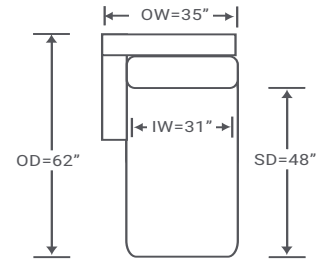

### S808-RCS PT

One Arm Corner Sofa  
Platform Base Option  
OVERALL: 94W x 37D x 30H  
SEAT: 23D 20H  
ARM: 22H  
INSIDE: 78W

kravetfurniture  
**QUICKSHIP** option: **V808LS/RCS**  
A SMART SOLUTION

**Trinity Schematics S808**

Left/Right Corner Sofa  
S808-LCS/RCS

Yardage - 54" Wide, Plain: 24.5

Left/Right Sofa  
S808-LAS/RAS

Yardage - 54" Wide, Plain: 21.5

Left/Right Loveseat  
S808-LAL/RAL

Yardage - 54" Wide, Plain: 15.5

Corner Chair  
S808-CC

Yardage - 54" Wide, Plain: 11.5

Left/Right Chaise  
S808-LAH/RAH

Yardage - 54" Wide, Plain: 16.5

Height dimensions shown will vary based on leg selection.

**Available Configurations**

Left & Right Loveseat,  
Corner Chair  
V808LLCCRL

Left Sofa,  
Right Chaise  
V808LS/RAH

Left Chaise,  
Right Sofa  
V808LAH/RS

Left Corner Sofa,  
Right Sofa  
V808LCS/RS

Left Sofa,  
Right Corner Sofa  
V808LS/RCS