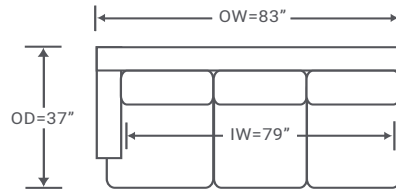

kravetfurniture  
**QUICKSHIP** option: **V808LS/RCS**  
A SMART SOLUTION

**Trinity Schematics S808**

Left/Right Corner Sofa  
S808-LCS/RCS

Yardage - 54" Wide, Plain: 24.5

Left/Right Sofa  
S808-LAS/RAS

Yardage - 54" Wide, Plain: 21.5

Left/Right Loveseat  
S808-LAL/RAL

Yardage - 54" Wide, Plain: 15.5

Corner Chair  
S808-CC

Yardage - 54" Wide, Plain: 11.5

Left/Right Chaise  
S808-LAH/RAH

Yardage - 54" Wide, Plain: 16.5

Height dimensions shown will vary based on leg selection.