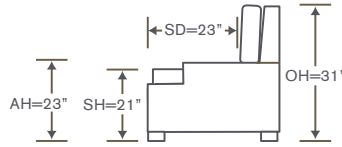

### S808-RCS PT

One Arm Corner Sofa  
Platform Base Option  
OVERALL: 94W x 37D x 30H  
SEAT: 23D 20H  
ARM: 22H  
INSIDE: 78W

### FINISHES & BASES

-  Maple Finishes
-  Paint Finishes
-  Smart Base Options

YARDAGE: 46 (54" Wide, Plain)

Also Available: Sofas, Sleepers, Chair & Ottoman  
Available By the Inch  
Custom Inquiries Invited

kravetfurniture  
**QUICKSHIP** option: **V808LS/RCS**  
A SMART SOLUTION

**Trinity Schematics S808**

Left/Right Corner Sofa  
S808-LCS/RCS

Yardage - 54" Wide, Plain: 24.5

Left/Right Sofa  
S808-LAS/RAS

Yardage - 54" Wide, Plain: 21.5

Left/Right Loveseat  
S808-LAL/RAL

Yardage - 54" Wide, Plain: 15.5

Corner Chair  
S808-CC

Yardage - 54" Wide, Plain: 11.5

Left/Right Chaise  
S808-LAH/RAH

Yardage - 54" Wide, Plain: 16.5

Height dimensions shown will vary based on leg selection.