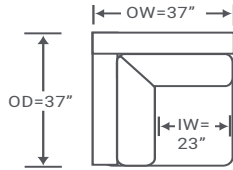

kravetfurniture  
**QUICKSHIP** option: **V808LS/RCS**  
A SMART SOLUTION

**Trinity Schematics S808**

Left/Right Corner Sofa  
S808-LCS/RCS

Yardage - 54" Wide, Plain: 24.5

Left/Right Sofa  
S808-LAS/RAS

Yardage - 54" Wide, Plain: 21.5

Left/Right Loveseat  
S808-LAL/RAL

Yardage - 54" Wide, Plain: 15.5

Corner Chair  
S808-CC

Yardage - 54" Wide, Plain: 11.5

Left/Right Chaise  
S808-LAH/RAH

Yardage - 54" Wide, Plain: 16.5

Height dimensions shown will vary based on leg selection.