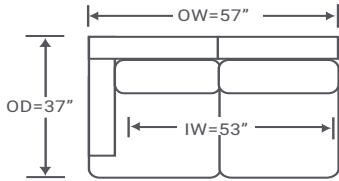

### S808-RCS PT

One Arm Corner Sofa  
Platform Base Option  
OVERALL: 94W x 37D x 30H  
SEAT: 23D 20H  
ARM: 22H  
INSIDE: 78W

kravetfurniture  
**QUICKSHIP** option: **V808LS/RCS**  
A SMART SOLUTION

**Trinity Schematics S808**

Left/Right Corner Sofa  
S808-LCS/RCS

Yardage - 54" Wide, Plain: 24.5

Left/Right Sofa  
S808-LAS/RAS

Yardage - 54" Wide, Plain: 21.5

Left/Right Loveseat  
S808-LAL/RAL

Yardage - 54" Wide, Plain: 15.5

Corner Chair  
S808-CC

Yardage - 54" Wide, Plain: 11.5

Left/Right Chaise  
S808-LAH/RAH

Yardage - 54" Wide, Plain: 16.5

Height dimensions shown will vary based on leg selection.