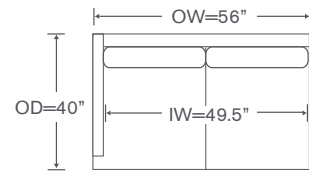

One Arm Sofa

OVERALL: 81.5W x 40D x 33H

SEAT: 23D 19.5H

ARM: 22.5H

INSIDE: 76W

FINISHES

 Edge Maple Finishes

Also Available: Sofas, Chair & Ottoman
Kravet and Lee Jofa Fabrics Only

Tripp Schematics PL323

Left/Right Corner Sofa
PL323LCS/RCS

Left/Right Sofa
PL323LAS/RAS

Left/Right Loveseat
PL323LAL/RAL

Corner Chair
PL323CC

Left/Right Chaise
PL323LAH/RAH