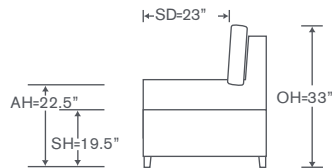

One Arm Sofa

OVERALL: 81.5W x 40D x 33H

SEAT: 23D 19.5H

ARM: 22.5H

INSIDE: 76W

FINISHES

 Edge Maple Finishes

Also Available: Sofas, Chair & Ottoman
Kravet and Lee Jofa Fabrics Only

Tripp Schematics PL323

Left/Right Corner Sofa
PL323LCS/RCS

Left/Right Sofa
PL323LAS/RAS

Left/Right Loveseat
PL323LAL/RAL

Corner Chair
PL323CC

Left/Right Chaise
PL323LAH/RAH