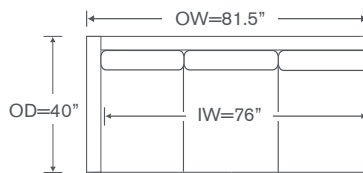

One Arm Sofa

OVERALL: 81.5W x 40D x 33H

SEAT: 23D 19.5H

ARM: 22.5H

INSIDE: 76W

FINISHES

 Edge Maple Finishes

Also Available: Sofas, Chair & Ottoman
Kravet and Lee Jofa Fabrics Only

Tripp Schematics PL323

Left/Right Corner Sofa
PL323LCS/RCS

Left/Right Sofa
PL323LAS/RAS

Left/Right Loveseat
PL323LAL/RAL

Corner Chair
PL323CC

Left/Right Chaise
PL323LAH/RAH