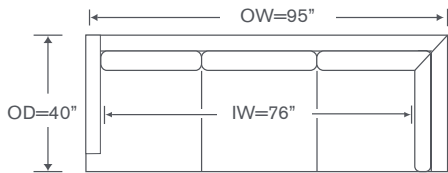

One Arm Sofa

OVERALL: 81.5W x 40D x 33H

SEAT: 23D 19.5H

ARM: 22.5H

INSIDE: 76W

FINISHES

 Edge Maple Finishes

Also Available: Sofas, Chair & Ottoman
Kravet and Lee Jofa Fabrics Only

Tripp Schematics PL323

Left/Right Corner Sofa
PL323LCS/RCS

Left/Right Sofa
PL323LAS/RAS

Left/Right Loveseat
PL323LAL/RAL

Corner Chair
PL323CC

Left/Right Chaise
PL323LAH/RAH