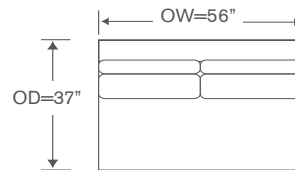

Union Schematics DL904

Left/Right Corner Sofa
DL904-LCS/RCS

Yardage - 54" Wide, Plain: 20.5

Left/Right Sofa
DL904-LAS/RAS

Yardage - 54" Wide, Plain: 18.5

Left/Right Loveseat
DL904-LAL/RAL

Yardage - 54" Wide, Plain: 13

Armless Loveseat
DL904-ALS

Yardage - 54" Wide, Plain: 12

Corner Chair
DL904-CC

Yardage - 54" Wide, Plain: 9

Left/Right Corner Chaise
DL904-LCC/RCC

Yardage - 54" Wide, Plain: 18

Left/Right Chaise
DL904-LAH/RAH