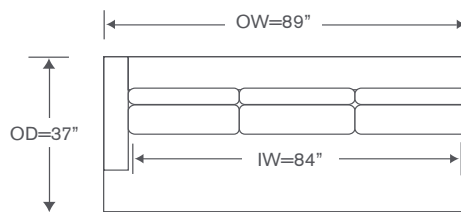

YARDAGE: 26 (54" Wide, Plain)

FEATURE: Chrome Legs (CL)

OPTION: Round Legs (RL)

DL904-RAH

Right One Arm Chaise

Chrome Leg Option

OVERALL: 33W x 61D x 32H

SEAT: 45D 18H

Union Schematics DL904

Left/Right Corner Sofa
DL904-LCS/RCS

Yardage - 54" Wide, Plain: 20.5

Left/Right Sofa
DL904-LAS/RAS

Yardage - 54" Wide, Plain: 18.5

Left/Right Loveseat
DL904-LAL/RAL

Yardage - 54" Wide, Plain: 13

Armless Loveseat
DL904-ALS

Yardage - 54" Wide, Plain: 12

Corner Chair
DL904-CC

Yardage - 54" Wide, Plain: 9

Left/Right Corner Chaise
DL904-LCC/RCC

Yardage - 54" Wide, Plain: 18

Left/Right Chaise
DL904-LAH/RAH