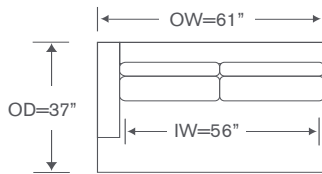

Union Schematics DL904

Left/Right Corner Sofa
DL904-LCS/RCS

Yardage - 54" Wide, Plain: 20.5

Left/Right Sofa
DL904-LAS/RAS

Yardage - 54" Wide, Plain: 18.5

Left/Right Loveseat
DL904-LAL/RAL

Yardage - 54" Wide, Plain: 13

Armless Loveseat
DL904-ALS

Yardage - 54" Wide, Plain: 12

Corner Chair
DL904-CC

Yardage - 54" Wide, Plain: 9

Left/Right Corner Chaise
DL904-LCC/RCC

Yardage - 54" Wide, Plain: 18

Left/Right Chaise
DL904-LAH/RAH