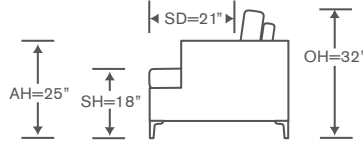

Union Schematics DL904

Left/Right Corner Sofa
DL904-LCS/RCS

Yardage - 54" Wide, Plain: 20.5

Left/Right Sofa
DL904-LAS/RAS

Yardage - 54" Wide, Plain: 18.5

Left/Right Loveseat
DL904-LAL/RAL

Yardage - 54" Wide, Plain: 13