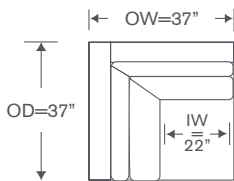

Union Schematics DL904

Left/Right Corner Sofa
DL904-LCS/RCS

Yardage - 54" Wide, Plain: 20.5

Left/Right Sofa
DL904-LAS/RAS

Yardage - 54" Wide, Plain: 18.5

Left/Right Loveseat
DL904-LAL/RAL

Yardage - 54" Wide, Plain: 13

Armless Loveseat
DL904-ALS

Yardage - 54" Wide, Plain: 12

Corner Chair
DL904-CC

Yardage - 54" Wide, Plain: 9

Left/Right Corner Chaise
DL904-LCC/RCC

Yardage - 54" Wide, Plain: 18

Left/Right Chaise
DL904-LAH/RAH