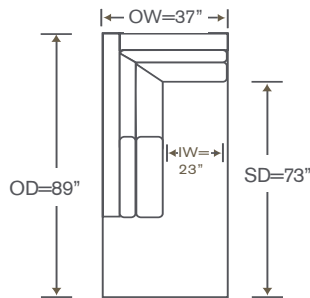

Union Sectional

DL904-LAL

One Arm Loveseat

Chrome Leg Option

OVERALL: 61W x 37D x 32H

SEAT: 21D 18H

ARM: 25H

INSIDE: 56W

Union Schematics DL904

Left/Right Corner Sofa
DL904-LCS/RCS

Yardage - 54" Wide, Plain: 20.5

Left/Right Sofa
DL904-LAS/RAS

Yardage - 54" Wide, Plain: 18.5

Left/Right Loveseat
DL904-LAL/RAL

Yardage - 54" Wide, Plain: 13

Armless Loveseat
DL904-ALS

Yardage - 54" Wide, Plain: 12

Corner Chair
DL904-CC

Yardage - 54" Wide, Plain: 9

Left/Right Corner Chaise
DL904-LCC/RCC

Yardage - 54" Wide, Plain: 18

Left/Right Chaise
DL904-LAH/RAH

Yardage - 54" Wide, Plain: 13