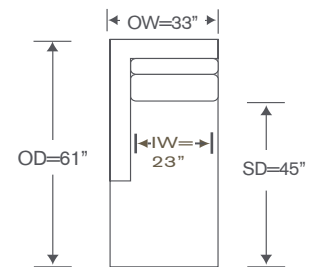

Union Schematics DL904

Left/Right Corner Sofa
DL904-LCS/RCS

Yardage - 54" Wide, Plain: 20.5

Left/Right Sofa
DL904-LAS/RAS

Yardage - 54" Wide, Plain: 18.5

Left/Right Loveseat
DL904-LAL/RAL

Yardage - 54" Wide, Plain: 13

Armless Loveseat
DL904-ALS

Yardage - 54" Wide, Plain: 12

Corner Chair
DL904-CC

Yardage - 54" Wide, Plain: 9

Left/Right Corner Chaise
DL904-LCC/RCC

Yardage - 54" Wide, Plain: 18

Left/Right Chaise
DL904-LAH/RAH

Yardage - 54" Wide, Plain: 13