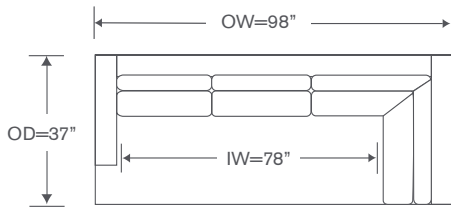

Union Sectional

DL904-LAL

One Arm Loveseat

Chrome Leg Option

OVERALL: 61W x 37D x 32H

SEAT: 21D 18H

ARM: 25H

INSIDE: 56W

YARDAGE: 26 (54" Wide, Plain)

FEATURE: Chrome Legs (CL)

OPTION: Round Legs (RL)

DL904-RAH

Right One Arm Chaise

Chrome Leg Option

OVERALL: 33W x 61D x 32H

SEAT: 45D 18H

Union Schematics DL904

Left/Right Corner Sofa
DL904-LCS/RCS

Yardage - 54" Wide, Plain: 20.5

Left/Right Sofa
DL904-LAS/RAS

Yardage - 54" Wide, Plain: 18.5

Left/Right Loveseat
DL904-LAL/RAL

Yardage - 54" Wide, Plain: 13

Armless Loveseat
DL904-ALS

Yardage - 54" Wide, Plain: 12

Corner Chair
DL904-CC

Yardage - 54" Wide, Plain: 9

Left/Right Corner Chaise
DL904-LCC/RCC

Yardage - 54" Wide, Plain: 18

Left/Right Chaise
DL904-LAH/RAH