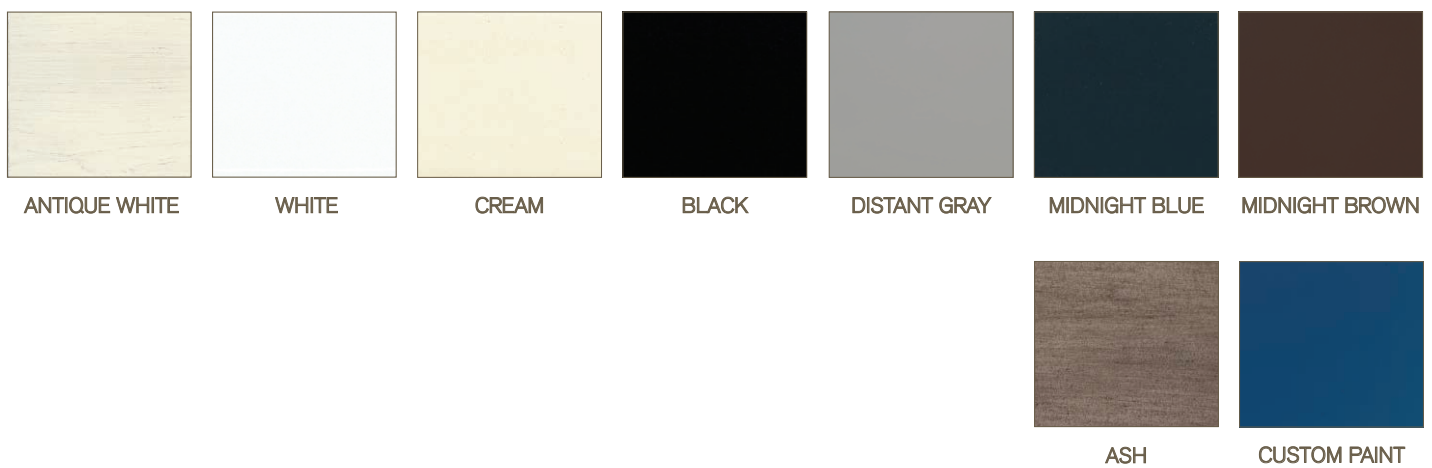

WOOD STAINS

PURE WOOD STAINS

PAINTS

LEAFS

AGED PAINTS

*Custom Finishes with quote and strike off
 *Photography is, at best, representative of color

NAILHEADS

Sizes: #9=3/8", #54=5/8", #52=3/4"
*Photography is, at best, representative of color

"LB" VALUE LEATHER COLORS