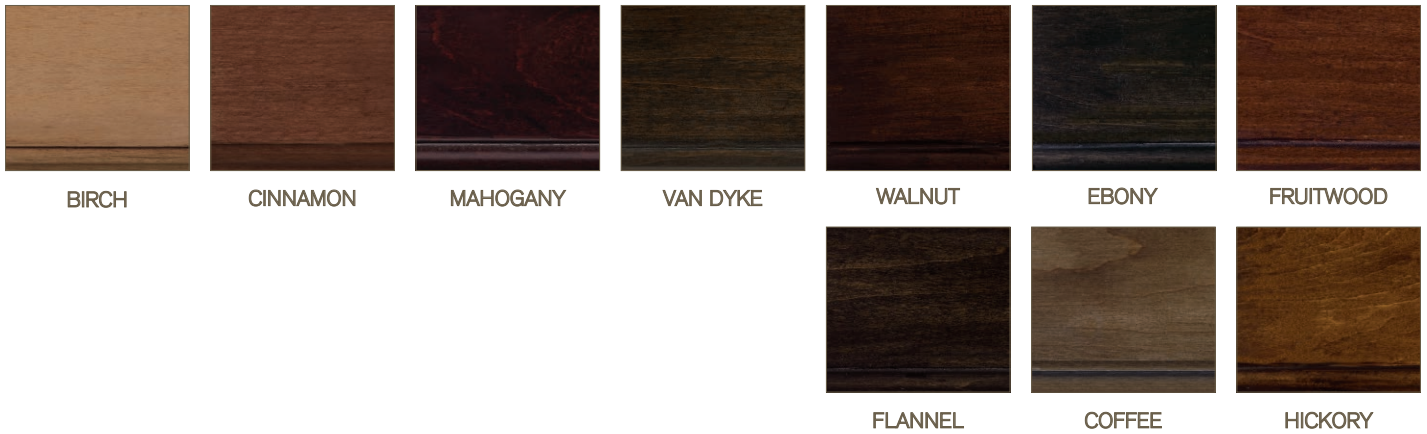

WOOD STAINS

PURE WOOD STAINS

PAINTS

LEAFS

AGED PAINTS

*Custom Finishes with quote and strike off
 *Photography is, at best, representative of color

NAILHEADS

Sizes: #9=3/8", #54=5/8", #52=3/4"
*Photography is, at best, representative of color

"LB" VALUE LEATHER COLORS