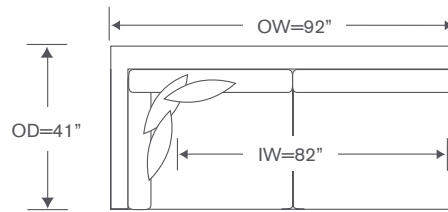

Also Available: Sofas, Chair & Ottoman

Custom Inquiries Invited

Villanova Schematics DL922

Left/Right Corner Sofa
DL922-LCS/RCS

Yardage - 54" Wide, Plain: 23.5

Left/Right Sofa
DL922-LAS/RAS

Yardage - 54" Wide, Plain: 19.5

Left/Right Loveseat
DL922-LAL/RAL

Yardage - 54" Wide, Plain: 16.5

Left/Right Chaise
DL922-LAH/RAH

Yardage - 54" Wide, Plain: 17.5