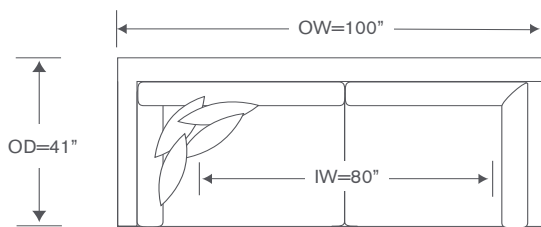

Villanova Sectional

DL922-LAS

One Arm Sofa

OVERALL: 92W x 41D x 26H

SEAT: 23D 17H

INSIDE: 82W

DL922-RAH

One Arm Chaise

OVERALL: 41W x 100D x 26H

SEAT: 23D 17H

INSIDE: 31W

FINISHES

 Maple Finishes

 Paint Finishes

YARDAGE: 37 (54" Wide, Plain)

FEATURES: 24" x 24" Pillows (as Shown in schematic)

Also Available: Sofas, Chair & Ottoman

Custom Inquiries Invited

Villanova Schematics DL922

Left/Right Corner Sofa
DL922-LCS/RCS

Yardage - 54" Wide, Plain: 23.5

Left/Right Sofa
DL922-LAS/RAS

Yardage - 54" Wide, Plain: 19.5