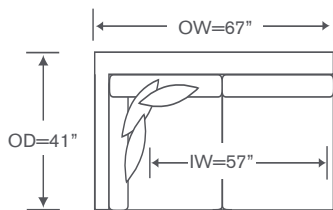

Villanova Sectional

DL922-LAS

One Arm Sofa

OVERALL: 92W x 41D x 26H

SEAT: 23D 17H

INSIDE: 82W

DL922-RAH

One Arm Chaise

OVERALL: 41W x 100D x 26H

SEAT: 23D 17H

INSIDE: 31W

FINISHES

 Maple Finishes

 Paint Finishes

YARDAGE: 37 (54" Wide, Plain)

FEATURES: 24" x 24" Pillows (as Shown in schematic)

Also Available: Sofas, Chair & Ottoman

Custom Inquiries Invited

Villanova Schematics DL922

Left/Right Corner Sofa
DL922-LCS/RCS

Yardage - 54" Wide, Plain: 23.5

Left/Right Sofa
DL922-LAS/RAS

Yardage - 54" Wide, Plain: 19.5

Left/Right Loveseat
DL922-LAL/RAL

Yardage - 54" Wide, Plain: 16.5

Left/Right Chaise
DL922-LAH/RAH

Yardage - 54" Wide, Plain: 17.5