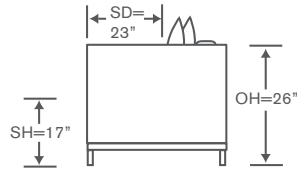

Villanova Sectional

DL922-LAS

One Arm Sofa

OVERALL: 92W x 41D x 26H

SEAT: 23D 17H

INSIDE: 82W

DL922-RAH

One Arm Chaise

OVERALL: 41W x 100D x 26H

SEAT: 23D 17H

INSIDE: 31W

FINISHES

 Maple Finishes

 Paint Finishes

YARDAGE: 37 (54" Wide, Plain)

FEATURES: 24" x 24" Pillows (as Shown in schematic)

Also Available: Sofas, Chair & Ottoman

Custom Inquiries Invited

Villanova Schematics DL922

Left/Right Corner Sofa
DL922-LCS/RCS

Yardage - 54" Wide, Plain: 23.5

Left/Right Sofa
DL922-LAS/RAS

Yardage - 54" Wide, Plain: 19.5