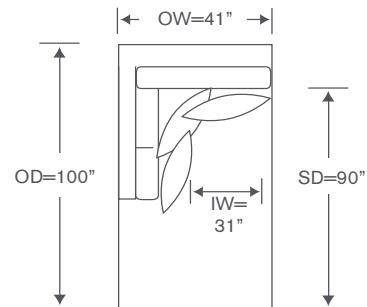

OVERALL: 41W x 100D x 26H

SEAT: 23D 17H

INSIDE: 31W

FINISHES

 Maple Finishes

 Paint Finishes

YARDAGE: 37 (54" Wide, Plain)

FEATURES: 24" x 24" Pillows (as Shown in schematic)

Also Available: Sofas, Chair & Ottoman

Custom Inquiries Invited

Villanova Schematics DL922

Left/Right Corner Sofa
DL922-LCS/RCS

Yardage - 54" Wide, Plain: 23.5

Left/Right Sofa
DL922-LAS/RAS

Yardage - 54" Wide, Plain: 19.5

Left/Right Loveseat
DL922-LAL/RAL

Yardage - 54" Wide, Plain: 16.5

Left/Right Chaise
DL922-LAH/RAH

Yardage - 54" Wide, Plain: 17.5