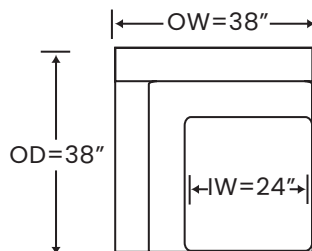

Also Available: Sofa & Chair

Woodridge Schematics PL366

Left/Right Corner Sofa
PL366LCS/RCS

YARDAGE - 54" Wide Plain: 19

Left/Right Sofa
PL366LAS/RAS

YARDAGE - 54" Wide Plain: 13

Left/Right Chaise
PL366LAH/RAH

YARDAGE - 54" Wide Plain: 10.5

Corner Chair
PL366CC

YARDAGE - 54" Wide Plain: 8

Armless Chair
PL366AC

YARDAGE - 54" Wide Plain: 7.5