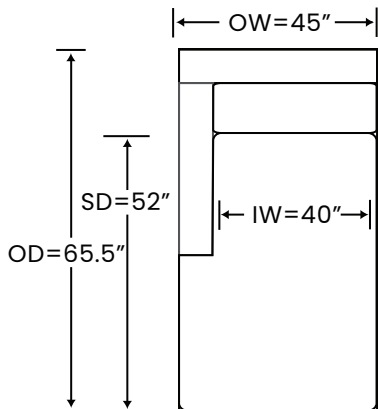

PL366RAH

One Arm Chaise

OVERALL: 45W x 65.5D x 32H

SEAT: 52D 16H

ARM: 25H

INSIDE: 40W

YARDAGE: 23.5 (54" Wide, Plain)

FEATURE: Recessed Legs - Ebony Finish Only

Also Available: Sofa & Chair

Woodridge Schematics PL366

Left/Right Corner Sofa
PL366LCS/RCS

YARDAGE - 54" Wide Plain: 19

Left/Right Sofa
PL366LAS/RAS

YARDAGE - 54" Wide Plain: 13

Left/Right Chaise
PL366LAH/RAH

YARDAGE - 54" Wide Plain: 10.5

Corner Chair
PL366CC

YARDAGE - 54" Wide Plain: 8

Armless Chair
PL366AC

YARDAGE - 54" Wide Plain: 7.5