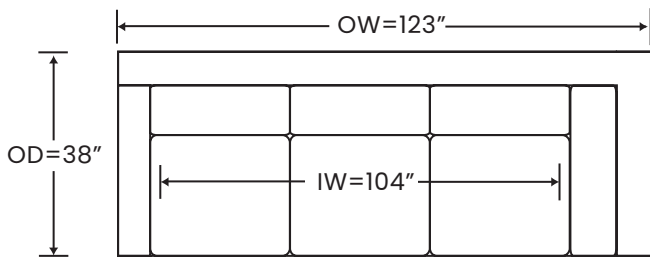

kravet.

Woodridge Sectional

PL366LAS

One Arm Sofa

OVERALL: 85W x 38D x 32H

SEAT: 24D 16H

ARM: 25H

INSIDE: 80W

PL366RAH

One Arm Chaise

OVERALL: 45W x 65.5D x 32H

SEAT: 52D 16H

ARM: 25H

INSIDE: 40W

YARDAGE: 23.5 (54" Wide, Plain)

FEATURE: Recessed Legs - Ebony Finish Only

Also Available: Sofa & Chair

Woodridge Schematics PL366

Left/Right Corner Sofa
PL366LCS/RCS

YARDAGE - 54" Wide Plain: 19

Left/Right Sofa
PL366LAS/RAS

YARDAGE - 54" Wide Plain: 13

Left/Right Chaise
PL366LAH/RAH