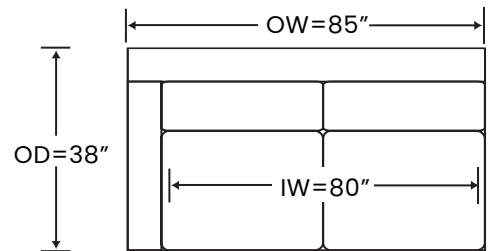

Also Available: Sofa & Chair

Woodridge Schematics PL366

Left/Right Corner Sofa
PL366LCS/RCS

YARDAGE - 54" Wide Plain: 19

Left/Right Sofa
PL366LAS/RAS

YARDAGE - 54" Wide Plain: 13

Left/Right Chaise
PL366LAH/RAH

YARDAGE - 54" Wide Plain: 10.5

Corner Chair
PL366CC

YARDAGE - 54" Wide Plain: 8

Armless Chair
PL366AC

YARDAGE - 54" Wide Plain: 7.5