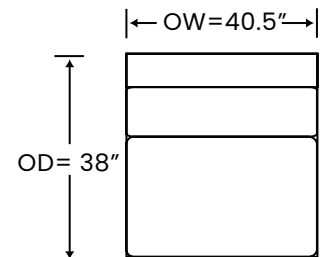

Armless Chair
PL366AC

YARDAGE - 54" Wide Plain: 7.5