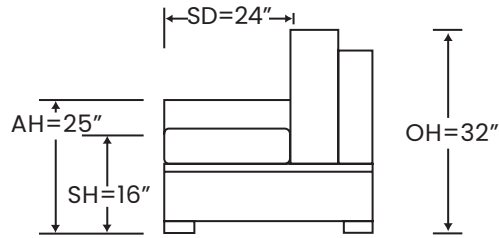

kravet.

Woodridge Sectional

PL366LAS

One Arm Sofa

OVERALL: 85W x 38D x 32H

SEAT: 24D 16H

ARM: 25H

INSIDE: 80W

PL366RAH

One Arm Chaise

OVERALL: 45W x 65.5D x 32H

SEAT: 52D 16H

ARM: 25H

INSIDE: 40W

YARDAGE: 23.5 (54" Wide, Plain)

FEATURE: Recessed Legs - Ebony Finish Only

Also Available: Sofa & Chair

Woodridge Schematics PL366

Left/Right Corner Sofa
PL366LCS/RCS

YARDAGE - 54" Wide Plain: 19

Left/Right Sofa
PL366LAS/RAS

YARDAGE - 54" Wide Plain: 13

Left/Right Chaise
PL366LAH/RAH