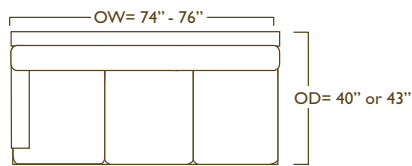

# LEE JOFA WORKROOM • SECTIONALS SCHEMATICS OR CUSTOMIZE BY THE INCH

Overall width will vary based on arm selection

Left/Right Corner Return Sofa  
JF-LCS/40 or 43  
JF-RCS/40 or 43

Left/Right Chaise  
JF-LCH/68 or 71  
JF-RCH/68 or 71