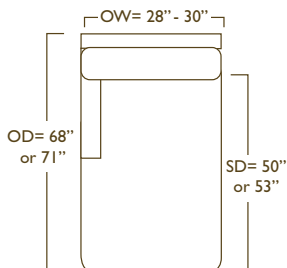

BASEBALL STITCH

SIMPLE SEAM, DOUBLE TOP STITCHED
WITH SINGLE WELT AROUND BASE

FRENCH SEAM

INVERTED SEAM, TOP STITCHED
WITH SINGLE WELT AROUND BASE

DECORATIVE TRIMMINGS

*ADDITIONAL

BORDER • NOT APPLICABLE ON SKIRTS (Must Specify One)

FRONT BORDER

FRONT BORDERLESS

LEE JOFA WORKROOM • SECTIONALS SCHEMATICS OR CUSTOMIZE BY THE INCH

Overall width will vary based on arm selection

Left/Right Corner Return Sofa
JF-LCS/40 or 43
JF-RCS/40 or 43