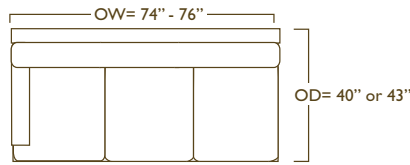

Left/Right Sofa
JF-LAS/40 or 43
JF-RAS/40 or 43