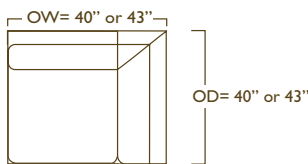

Corner Chair
JF-CC/40 or 43