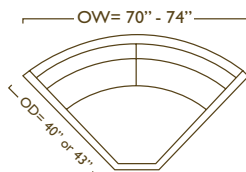

Armless Wedge
JF-WDG/40 or 43