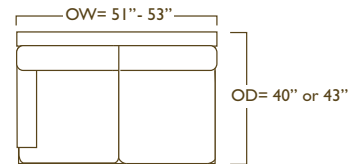

Left/Right Loveseat
JF-LAL/40 or 43
JF-RAL/40 or 43