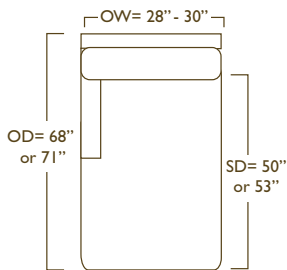

Left/Right Chaise
JF-LCH/68 or 71
JF-RCH/68 or 71

Left/Right Sofa
JF-LAS/40 or 43
JF-RAS/40 or 43

Left/Right Loveseat
JF-LAL/40 or 43
JF-RAL/40 or 43

Corner Chair
JF-CC/40 or 43

Armless Loveseat
JF-ARML/40 or 43

Armless Sofa
JF-ARMS/40 or 43

Armless Wedge
JF-WDG/40 or 43

LEE JOFA WORKROOM • SECTIONALS SCHEMATICS OR CUSTOMIZE BY THE INCH

Overall width will vary based on arm selection

Left/Right Corner Return Sofa
JF-LCS/40 or 43
JF-RCS/40 or 43