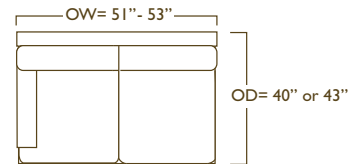

Overall width will vary based on arm selection

Left/Right Corner Return Sofa
JF-LCS/40 or 43
JF-RCS/40 or 43

Left/Right Chaise
JF-LCH/68 or 71
JF-RCH/68 or 71

Left/Right Sofa
JF-LAS/40 or 43
JF-RAS/40 or 43