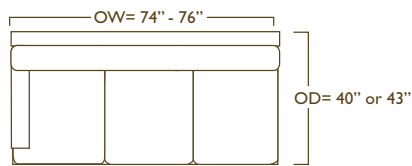

Left/Right Sofa
JF-LAS/40 or 43
JF-RAS/40 or 43