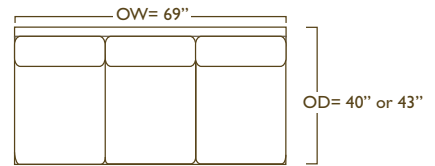

Armless Sofa
JF-ARMS/40 or 43