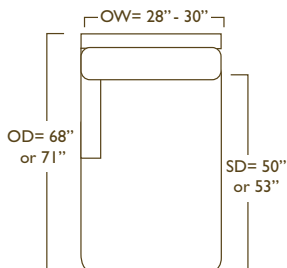

Left/Right Chaise
JF-LCH/68 or 71
JF-RCH/68 or 71