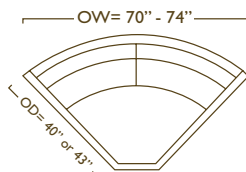

Left/Right Loveseat
JF-LAL/40 or 43
JF-RAL/40 or 43

Corner Chair
JF-CC/40 or 43

Armless Loveseat
JF-ARML/40 or 43

Armless Sofa
JF-ARMS/40 or 43

Armless Wedge
JF-WDG/40 or 43