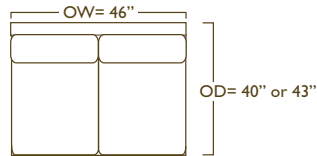

Armless Loveseat
JF-ARML/40 or 43