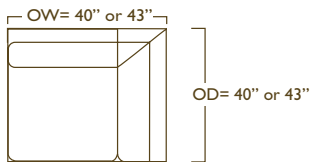

Corner Chair
JF-CC/40 or 43