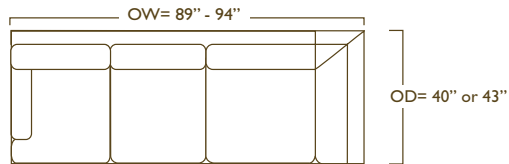

LEE JOFA WORKROOM • SECTIONALS SCHEMATICS OR CUSTOMIZE BY THE INCH

Overall width will vary based on arm selection

Left/Right Corner Return Sofa
JF-LCS/40 or 43
JF-RCS/40 or 43