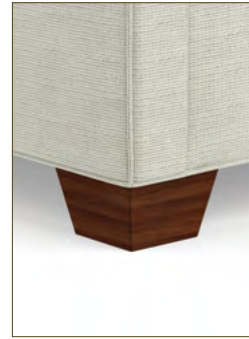

TAPERED BLOCK LEG
4"OW x 3.5"OH
TB