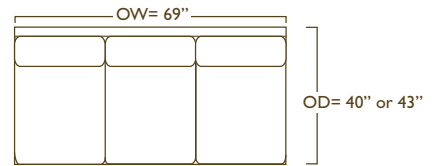

Armless Sofa
JF-ARMS/40 or 43