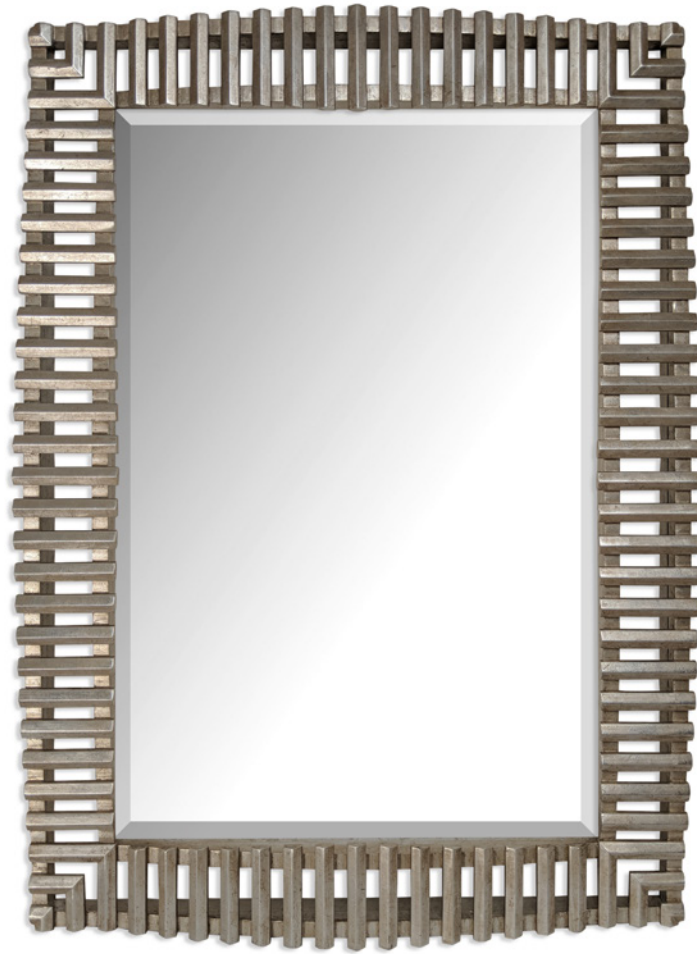

LEE JOFA

ALEK

	OW	OD	OH	ANTIQUED MIRROR AVAILABLE
OFM2400S Mirror	32.5	2.75	44.5	OFM2400S-A
OFM2400M Mirror	34.5	2.75	50.5	OFM2400M-A
OFM2400L Mirror	36.5	2.75	74.5	OFM2400L-A

- HANGS VERTICALLY OR HORIZONTALLY
- CUSTOM INQUIRIES INVITED

Available Finishes: