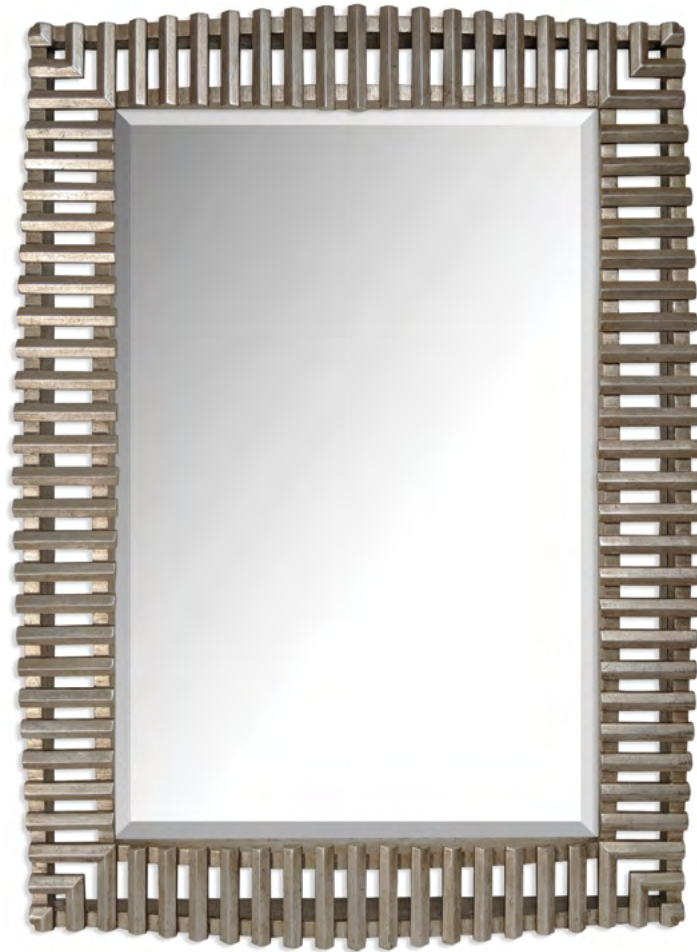

LEEJOFA

ALEK

	OW	OD	OH	ANTIQUE MIRROR AVAILABLE
OFM2400S Mirror	32.5	2.75	44.5	OFM2400S-A
OFM2400M Mirror	34.5	2.75	50.5	OFM2400M-A
OFM2400L Mirror	36.5	2.75	74.5	OFM2400L-A

- HANGS VERTICALLY OR HORIZONTALLY
- CUSTOM INQUIRIES INVITED