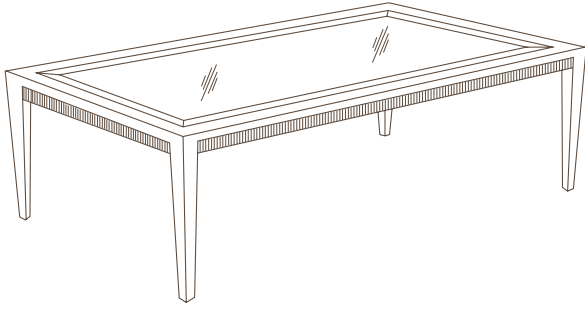

LEEJOFA

DENTON

	OW	OD	OH
DENTON/50 Rectangular Cocktail Table Mirror Top	50	30	19

INSET MIRROR TOP WITH BEVEL
• CUSTOM INQUIRIES INVITED

Standard Finishes:

Pewter with Gold

Ancient Brass

Bronze

Dark Pewter

Premium Finishes:

Worn Silver Leaf

Worn Gold Leaf

IMAGES ABOVE ARE, AT BEST, A REPRESENTATION OF FINISH COLOR.
PLEASE REQUEST A FINISH CHIP FOR MOST ACCURATE MATCHING.

LEEJOFA

DENTON TABLES

**DENTON/50 Rectangular
Cocktail Table**

OW	OD	OH
----	----	----

50	30	19
----	----	----

**DENTON/42 Square
Cocktail Table**

OW	OD	OH
----	----	----

42	42	19
----	----	----

**DENTON/48
Console Table**

OW	OD	OH
----	----	----

48	18	32
----	----	----