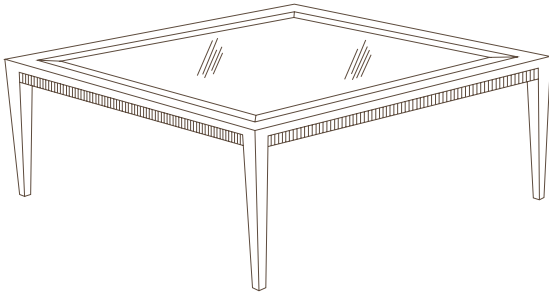

LEEJOFA

DENTON

	OW	OD	OH
DENTON/50 Rectangular Cocktail Table Mirror Top	50	30	19

INSET MIRROR TOP WITH BEVEL
• CUSTOM INQUIRIES INVITED

Standard Finishes:

Pewter with Gold

Ancient Brass

Bronze

Dark Pewter

Premium Finishes:

Worn Silver Leaf

Worn Gold Leaf

IMAGES ABOVE ARE, AT BEST, A REPRESENTATION OF FINISH COLOR.
PLEASE REQUEST A FINISH CHIP FOR MOST ACCURATE MATCHING.

LEEJOFA

DENTON TABLES

**DENTON/50 Rectangular
Cocktail Table**

OW	OD	OH
----	----	----

50	30	19
----	----	----

**DENTON/42 Square
Cocktail Table**

OW	OD	OH
----	----	----

42	42	19
----	----	----

**DENTON/48
Console Table**

OW	OD	OH
----	----	----

48	18	32
----	----	----