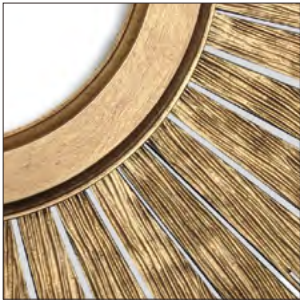

LEEJOFA

EDIE

	OW	OD	OH	ANTIQUE MIRROR AVAILABLE
OFM2200S Mirror	42	2	42	OFM2200S-A
OFM2200M Mirror	47	2	47	OFM2200M-A
OFM2200L Mirror	55	2	55	OFM2200L-A

- CONVEX MIRROR STANDARD
- CUSTOM INQUIRIES INVITED

Available Finishes: