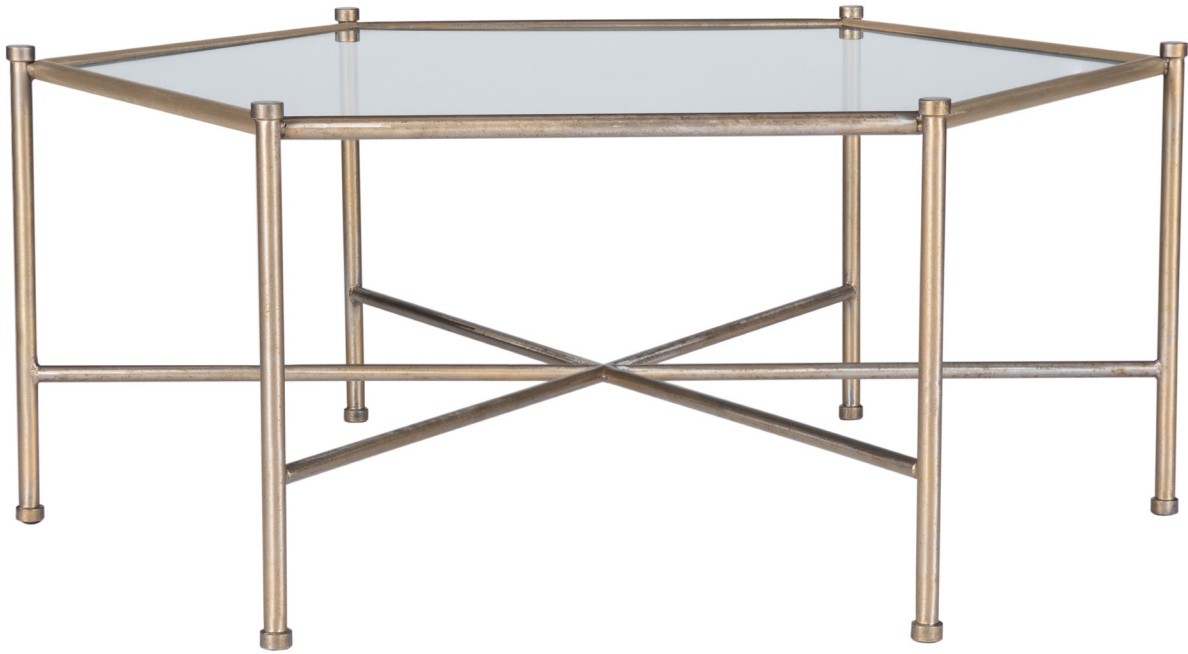

LEEJOFA

ERNEST

	OW	OD	OH
ERNEST/42S Cocktail Table	42	42	17

INSET GLASS TOP
• CUSTOM INQUIRIES INVITED

Standard Finishes:

Pewter with Gold

Ancient Brass

Bronze

Dark Pewter

Premium Finishes:

Worn Silver Leaf

Worn Gold Leaf