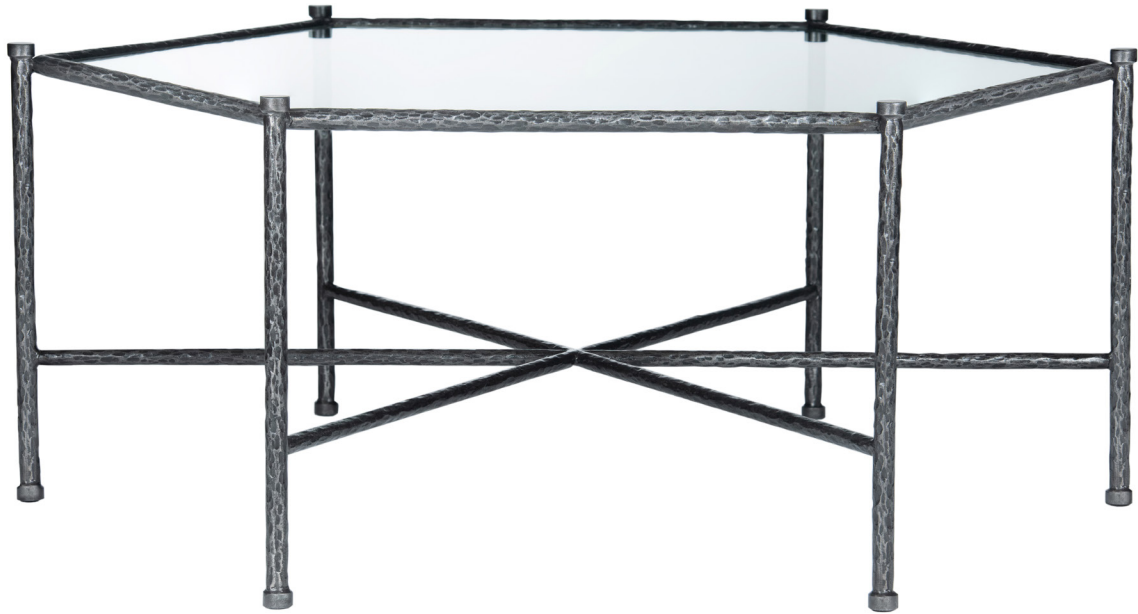

# LEEJOFA

## ERNEST

HAMMERED TEXTURE

ERNEST/42T TEXTURED COCKTAIL TABLE

OW    OD    OH

42    42    17

INSET GLASS TOP  
• CUSTOM INQUIRIES INVITED

### Standard Finishes:

Pewter with Gold

Ancient Brass

Bronze

Dark Pewter

### Premium Finishes:

Worn Silver Leaf

Worn Gold Leaf