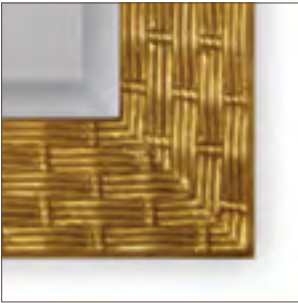

LEEJOFA

GEORGIA

	OW	OD	OH	ANTIQUE MIRROR AVAILABLE
OFM1000S Mirror	32.5	3	48.5	OFM1000S-A
OFM1000M Mirror	36.5	3	54.5	OFM1000M-A
OFM1000L Mirror	42.5	3	58.5	OFM1000L-A

- HANGS VERTICALLY OR HORIZONTALLY
- CUSTOM INQUIRIES INVITED