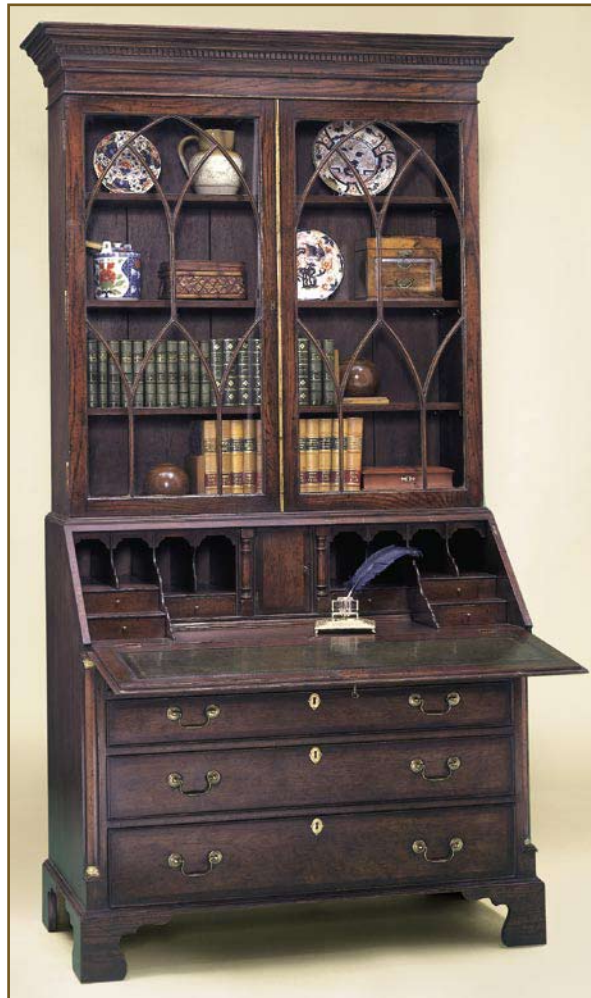

LEE JOFA®

Holland & Company

Bespoke Collection

Country Chippendale Secretary

In English oak

Item #2282

45W x 22D x 90H