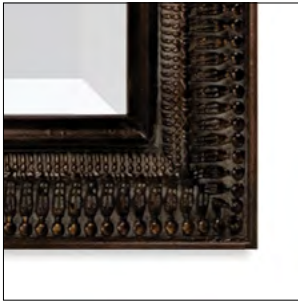

LEEJOFA

JOURDAN

	OW	OD	OH	ANTIQUE MIRROR AVAILABLE:
OFM2300S Mirror	29	1.5	43	OFM2300S-A
OFM2300M Mirror	37	1.5	51	OFM2300M-A
OFM2300L Mirror	35	1.5	79	OFM2300L-A

- HANGS VERTICALLY OR HORIZONTALLY
- CUSTOM INQUIRIES INVITED