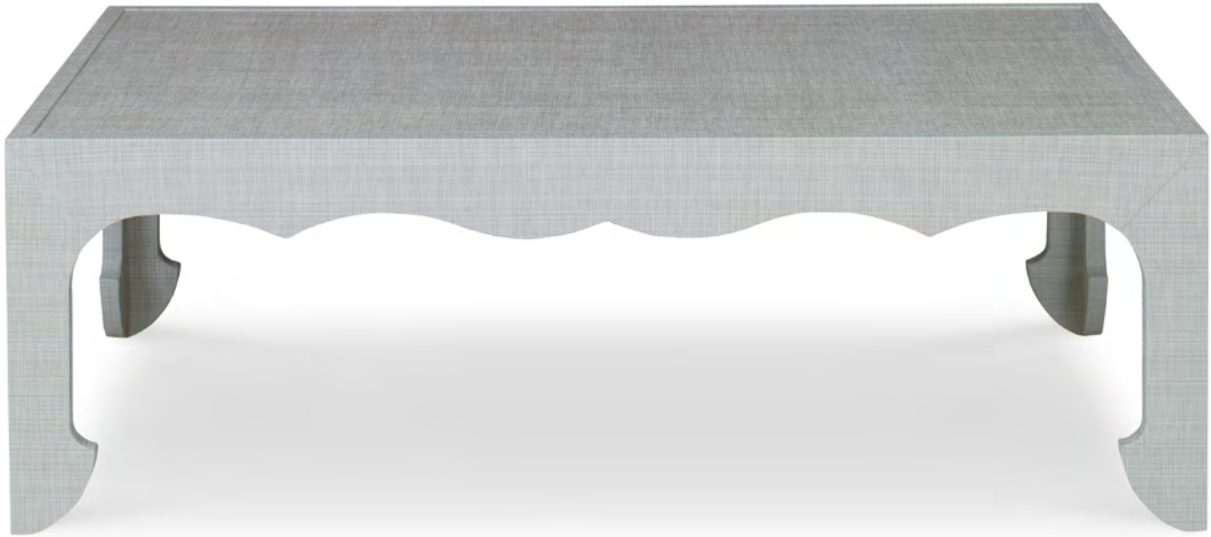

LEEJOFA

OLIVER

	OW	OD	OH
AL1049 Cocktail Table	48	30	16

Wraps:

Shagreen

1 Color Selection

Basket Weave

5 Color Selections