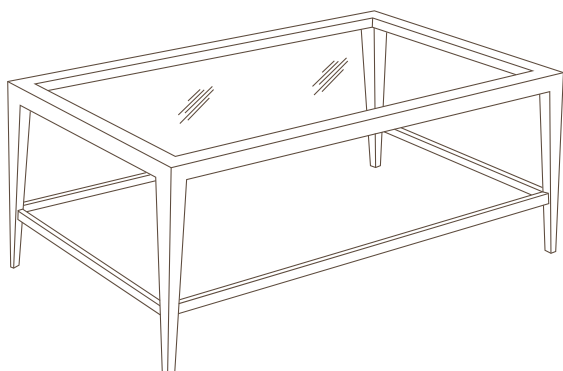

LEEJOFA

ORLY TABLES

ORLY/48OV Oval
Cocktail Table

OW	OD	OH
48	32	19

ORLY/42RD Round
Cocktail Table

OW	OD	OH
42	42	19

ORLY/42SQ Square
Cocktail Table

OW	OD	OH
42	42	19

ORLY/48RE Rectangular
Cocktail Table

OW	OD	OH
48	28	19

LEEJOFA

ORLY

	OW	OD	OH
ORLY/48OV Oval Cocktail Table	48	32	19

INSET GLASS TOP
• CUSTOM INQUIRIES INVITED
SEE PAGE ? FOR ADDITIONAL SHAPES/SIZES

Standard Finishes: