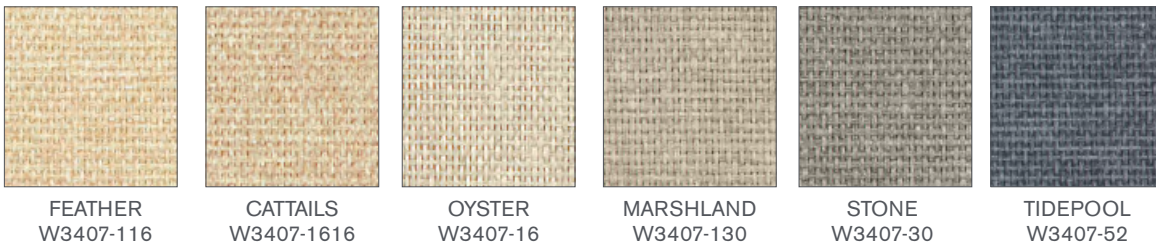

MABLEY HANDLER (MH) GRASSCLOTH WALLPAPER*

PATTERN: ADORNO

PATTERN: TORETTI

PATTERN: TORETTI METALLIC

KRAVET GRASSCLOTH WALLPAPER

DRY FINISH

SHEEN FINISH