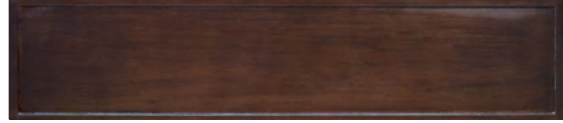

## STANDARD FACES

CE • Clean

BD • Beaded

PN • Paneled  
\*Optional stripe detail shown, additional

RF • Ribbed

CL • Chain Link  
\*Hardware does not apply

SS • Serene Stone

PF • Palm

## PREMIUM FACES

DN • Deco Bone Nickel

DB • Deco Bone Brass

LP • Leather Panel  
\*Select from LB Leathers; hardware does not apply

CN • Cane

MP • Plain Mirror

BASE OPTIONS

BR • Bracket Leg 7"

TP • Tapered Leg 7"

TN • Traditional Leg 7"

Natural Velvet Liner Standard in All Top Drawers

\*STANDARD HARDWARE

See next page for Standard Hardware SKU and size for suitability.

Ball

Cube

Glass Ball  
Available As Shown