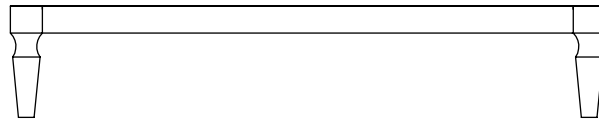

## PREMIUM FACES

DN • Deco Bone Nickel

DB • Deco Bone Brass

LP • Leather Panel  
\*Select from LB Leathers; hardware does not apply

CN • Cane

MP • Plain Mirror

BASE OPTIONS

BR • Bracket Leg 7"

TP • Tapered Leg 7"

TN • Traditional Leg 7"

Natural Velvet Liner Standard in All Top Drawers

\*STANDARD HARDWARE

See next page for Standard Hardware SKU and size for suitability.

Ball

Cube

Glass Ball  
Available As Shown