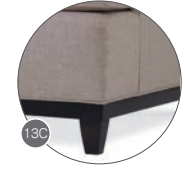

5A
 Track with T-Cushion
 OW: 3.5"

6A
 Curved Track to Front
 OW: 3.5"

7A
 Curved Track with T-Cushion
 OW: 3.5"

8A
 Sock to Front
 OW: 5"

9A
 Sock with T-Cushion
 OW: 5"

10A
 Square to Front
 OW: 5"

11A
 Square with T-Cushion
 OW: 5"

12A
 Cap to Front
 OW: 3.5"

13A
 Cap with T-Cushion
 OW: 3.5"

8B
 Straight Border
 OH: 32"

9B
 T-Border
 OH: 32"

10B
 Straight Knife Edge
 OH: 32"

11B
 T-Knife Edge
 OH: 32"

12B
 Lawson Tight
 OH: 31"
 *On 37" OD only

13B
 Lawson Tight with Kidney
 OH: 31"
 *On 40" OD only

12C
 Turned
 OH: 5"

13C
 Platform
 OH: 5"

14C
 Square Taper
 OH: 5"

15C
 Thin Taper
 OH: 5"

16C
 Base To Floor
 OH: 1.5" Hover Foot

17C
 Waterfall Skirt
 with 5" Taper Leg
 *Additional