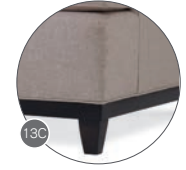

5A
 Track with T-Cushion
 OW: 3.5"

6A
 Curved Track to Front
 OW: 3.5"

7A
 Curved Track with T-Cushion
 OW: 3.5"

8A
 Sock to Front
 OW: 5"

9A
 Sock with T-Cushion
 OW: 5"

10A
 Square to Front
 OW: 5"

11A
 Square with T-Cushion
 OW: 5"

12A
 Cap to Front
 OW: 3.5"

13A
 Cap with T-Cushion
 OW: 3.5"

8B
 Straight Border
 OH: 32"

9B
 T-Border
 OH: 32"

10B
 Straight Knife Edge
 OH: 32"

11B
 T-Knife Edge
 OH: 32"

12B
 Lawson Tight
 OH: 31"
 *On 37" OD only

13B
 Lawson Tight with Kidney
 OH: 31"
 *On 40" OD only

12C
 Turned
 OH: 5"

13C
 Platform
 OH: 5"

14C
 Square Taper
 OH: 5"

15C
 Thin Taper
 OH: 5"

16C
 Base To Floor
 OH: 1.5" Hover Foot

17C
 Waterfall Skirt
 with 5" Taper Leg
 *Additional